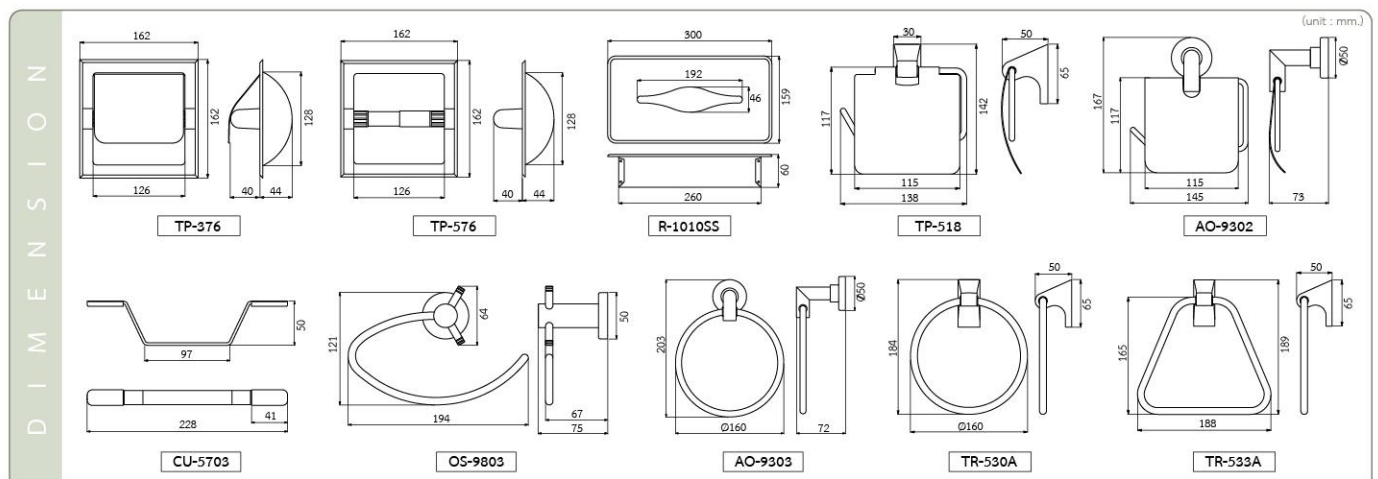

TISSUE PAPER HOLDERS

TP-518
Stainless Steel
Tissue Paper Holder with Cover
• Chrome

AO-9302
Stainless Steel
Tissue Paper Holder with Cover
• Chrome

TOWEL RINGS