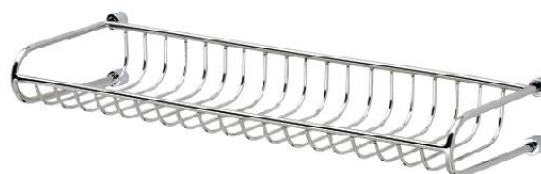

7101-40
Stainless Steel 40 cm. Multi-Purpose Rack