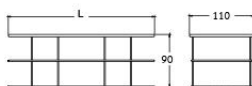

WR-5001-25 | L = 250
WR-5001-35 | L = 350
WR-5001-45 | L = 450