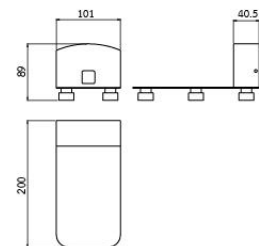

Foot Operated Plate

(unit : mm.)