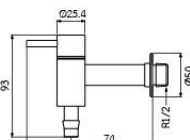

**WS-0318**  
Stainless Steel Wall Tap  
with Hose Connector  
• Wall Mounted

**WS-0318-BA**  
Stainless Steel Wall Tap  
with Hose Connector  
• Matte Black  
• Wall Mounted

DIMENSION

WS-0305S

WS-0305L

WS-0306S