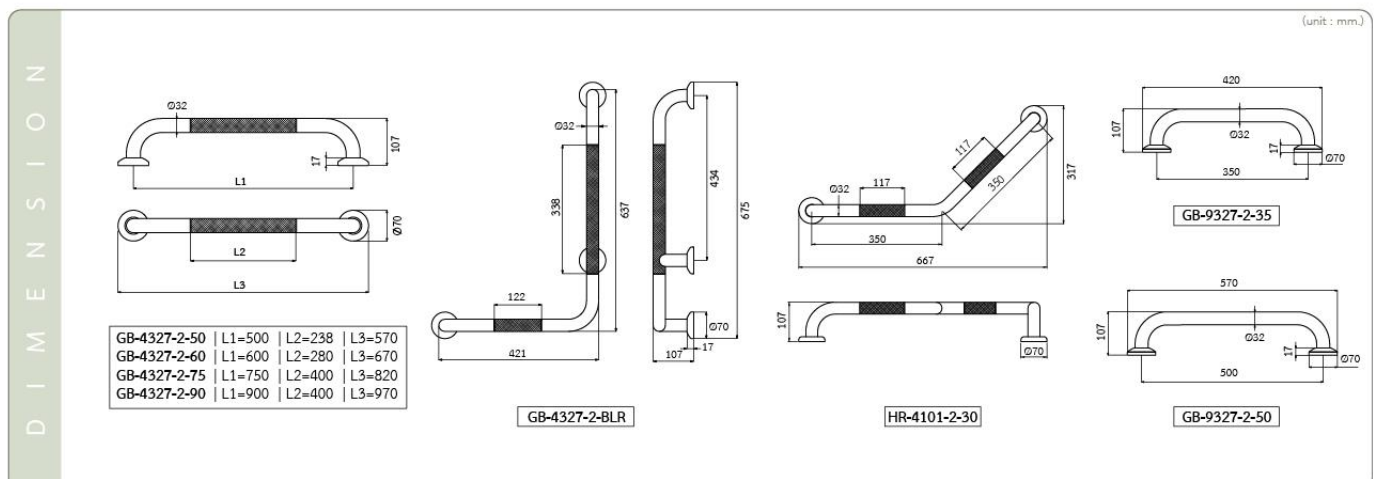

ANTI-SLIP GRAB BAR

GB-4327-2-50
Stainless Steel Grab Bar
• Length 50 cm.

GB-4327-2-60
Stainless Steel Grab Bar
• Length 60 cm.

GB-4327-2-75
Stainless Steel Grab Bar
• Length 75 cm.

GB-4327-2-90
Stainless Steel Grab Bar
• Length 90 cm.

HR-4101-2-30
Stainless Steel V-Shape Grab Bar
• Size 30x30 cm.