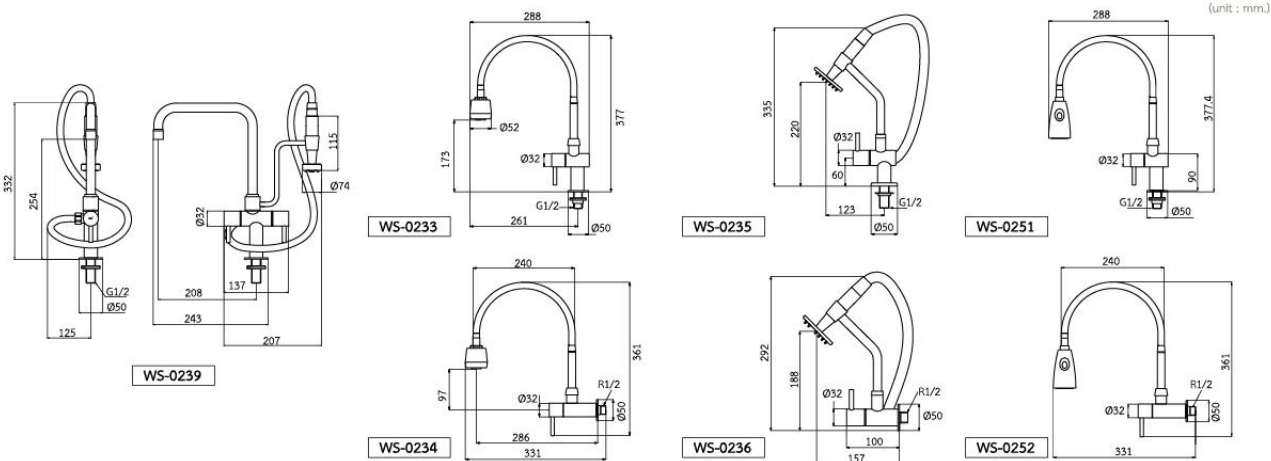

WS-0239
Stainless Steel Two Handle
Kitchen Faucet with Spray Head
• L-Spout (Compatible with Water Purifier)
• 50 cm. Hose for 3" Spray Head
• Deck Mounted

WS-0233
Stainless Steel Two-Function
Kitchen Faucet
• Flexible Spout 360°
• Deck Mounted

WS-0234
Stainless Steel Two-Function
Kitchen Faucet
• Flexible Spout 360°
• Wall Mounted

WS-0235
Stainless Steel Spray Head
Kitchen Faucet
• 50 cm. Hose for 3" Spray Head
• Deck Mounted

WS-0236
Stainless Steel Spray Head
Kitchen Faucet
• 50 cm. Hose for 3" Spray Head
• Wall Mounted

WS-0251
Stainless Steel Two-Function
Kitchen Faucet
• Flexible Spout 360°
• Deck Mounted

WS-0252
Stainless Steel Two-Function
Kitchen Faucet
• Flexible Spout 360°
• Wall Mounted

DIMENSION