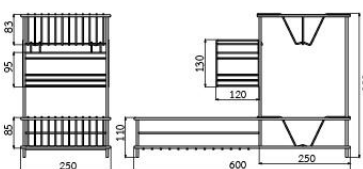

DISH ORGANIZERS

D I M E N S I O N

(unit : mm.)

WR-4208