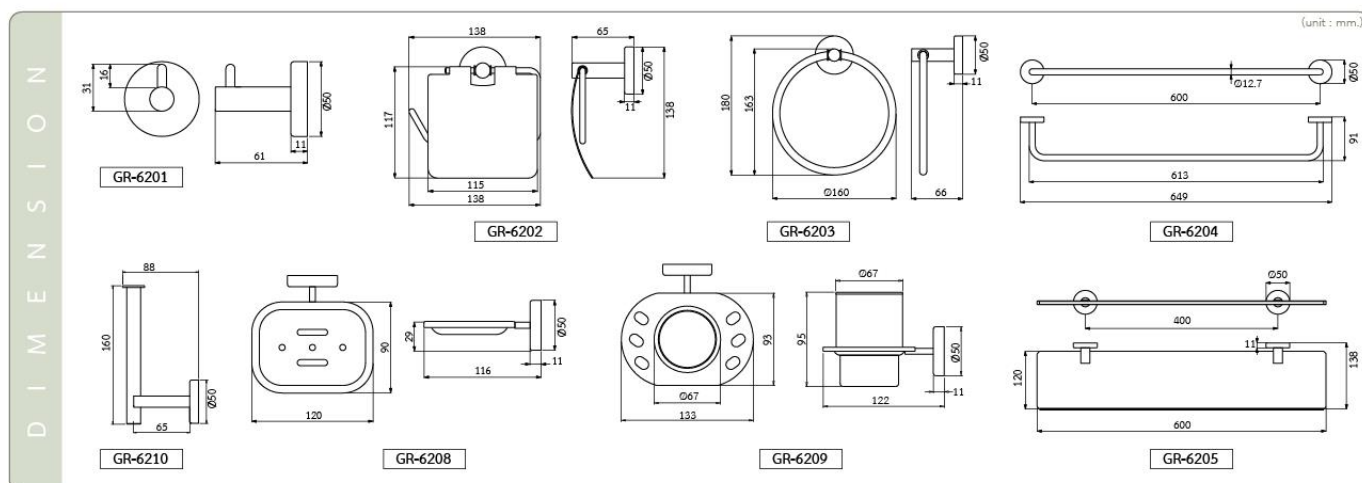

GR-6204  
Stainless Steel 60 cm. Towel Bar

GR-6205  
60 cm. Glass Shelf  
• 4 mm. Thickness Tempered Glass

LL-6101  
Stainless Steel Hook

LL-6102  
Stainless Steel Tissue Paper Holder

LL-6108  
Stainless Steel Tissue Paper Holder with Cover