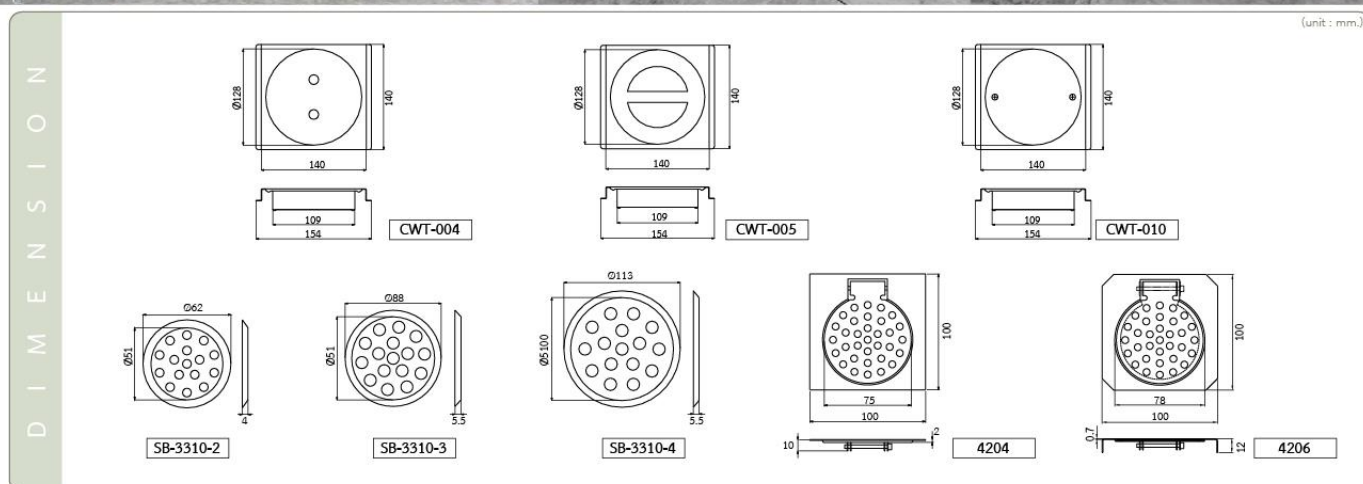

SB-3310-3
Stainless Steel Drainer Cover
• Size 3"

SB-3310-4
Stainless Steel Drainer Cover
• Size 4"