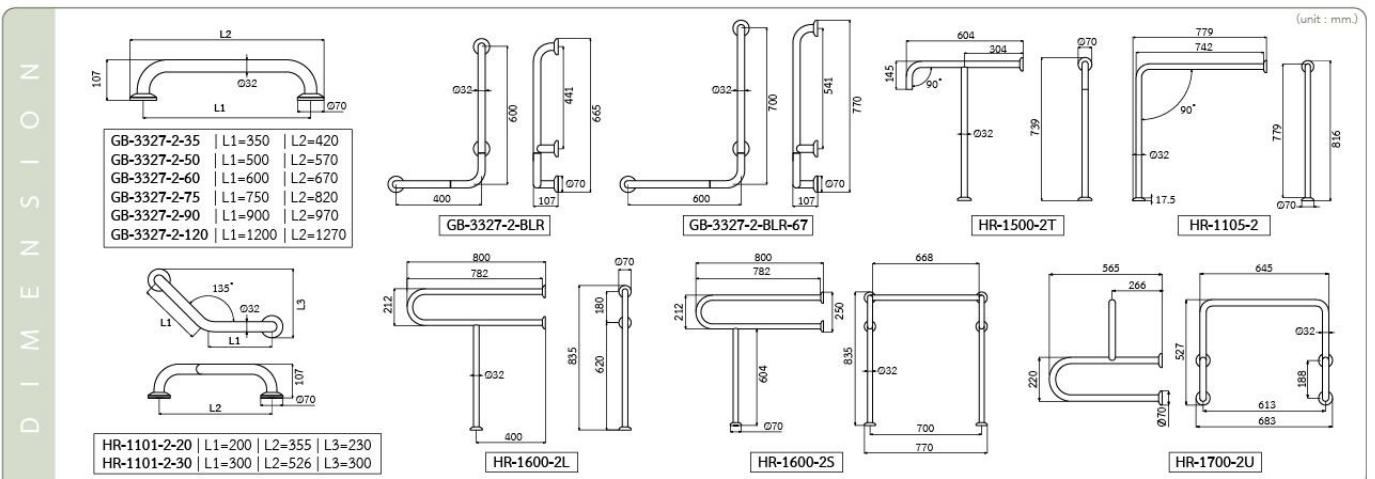

HR-1700-2U
Stainless Steel Urinal Handrail