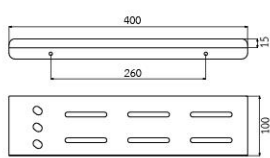

DIMENSION

SH-532