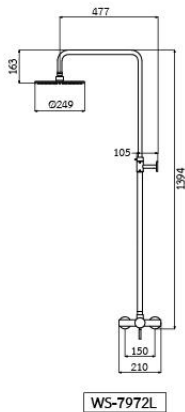

### Stainless Steel Rain Shower

- Shower Valve
- 8" Shower Head-Round
- Shower Diverter Valve
- 150 cm. Hose for 2.5" Hand Shower

DIMENSION

(unit : mm.)

**WS-8501**  
Stainless Steel Slide Bar

**WS-8502**  
Stainless Steel Slide Bar