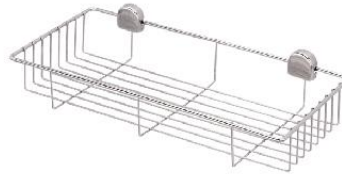

WR-5004-25  
• Size 25 cm. with Hooks

WR-5001-35  
• Size 35 cm. with Hooks

Stainless Steel Multi-Purpose Rack

WR-5103-20  
• Length 20 cm.

WR-5103-30  
• Length 30 cm.

WR-5103-40  
• Length 40 cm.

WR-5103-W8  
Stainless Steel Multi-Purpose Rack