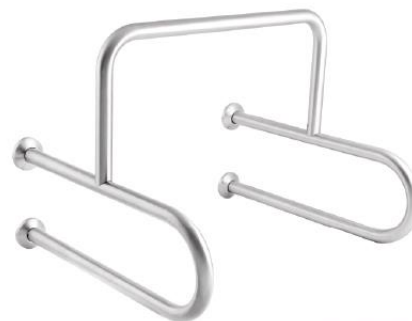

HR-6700-3U
Stainless Steel Urinal Handrail

DIMENSION

GB-6327-3-35 | L1=350 | L2=435 GB-6327-3-50 | L1=500 | L2=585 GB-6327-3-60 | L1=600 | L2=685 GB-6327-3-75 | L1=750 | L2=835 GB-6327-3-90 | L1=900 | L2=985 GB-6327-3-120 | L1=1200 | L2=1285	GB-6327-3-BLR	GB-6327-3-BLR-67	HR-6500-3T
HR-6101-3-20 | L1=200 | L2=346 | L3=228 HR-6101-3-30 | L1=300 | L2=516 | L3=298	HR-1600-3L	HR-1600-3S	HR-1700-3U

(unit : mm.)