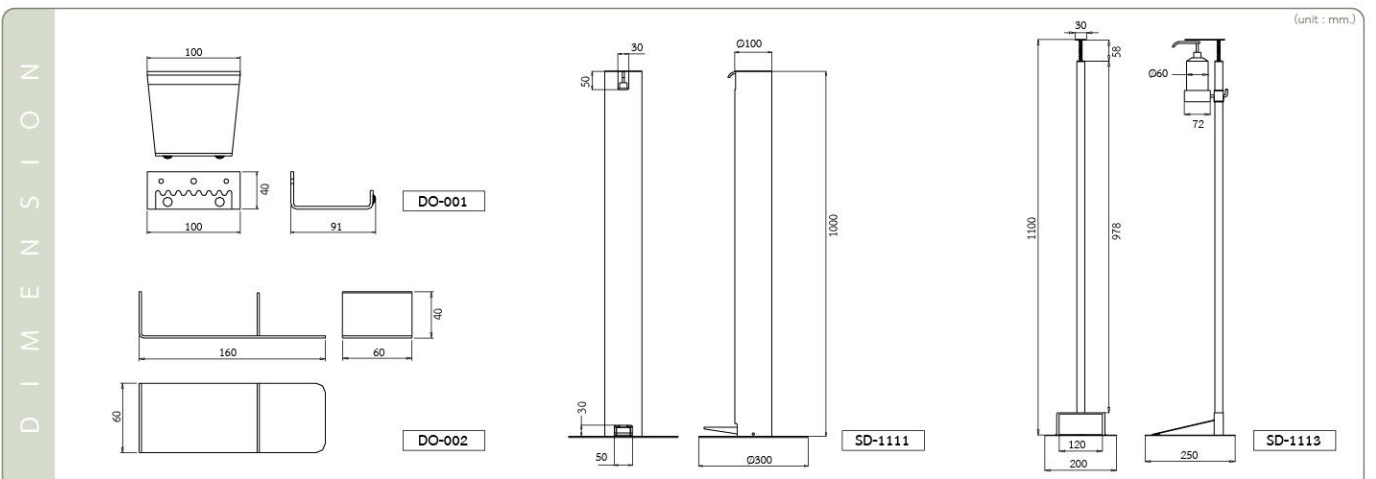

Foot Operated Door Opener

- Avoid contact
- Highest quality - Made of food grade stainless steel 304
- Minimal design - Can fit into any interior styles
- Easy installation
- Designed for heavy duty

Stainless Steel Pedal Hand Sanitizer

- Avoid contact
- Highest quality - Made of food grade stainless steel 304
- with Container for gel alcohol
- Minimal design - Can fit into any interior styles
- Easy refill with anti-theft lock
- Easy installation
- Designed for heavy duty