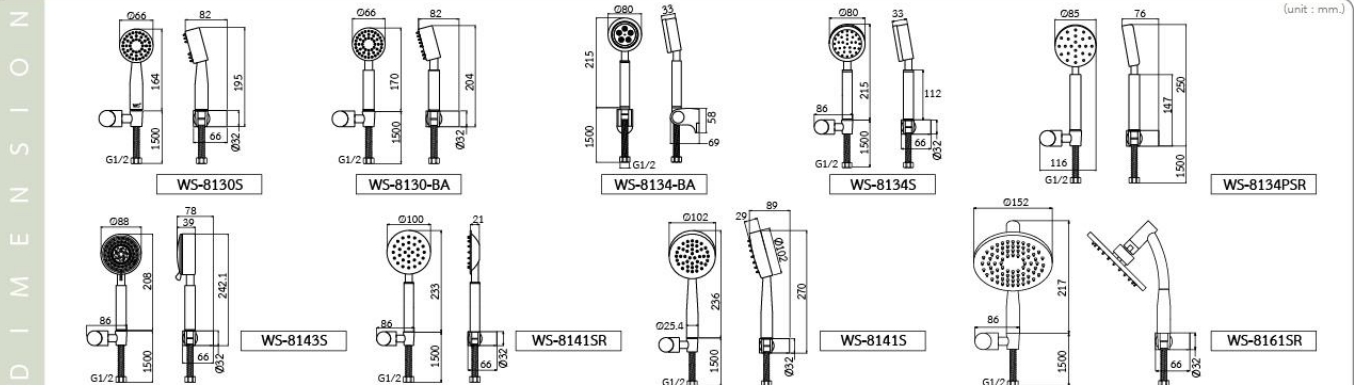

**WS-8134S**  
**Stainless Steel 3" Spa Hand Shower**  
 • 150 cm. Stainless Steel Hose  
 • Stainless Steel Adjustable Hanger

**WS-8134PSR**  
**Stainless Steel 3" Spa Hand Shower**  
 • 150 cm. Stainless Steel Hose  
 • Stainless Steel Adjustable Hanger

**WS-8143S**  
**Stainless Steel 3-Function 3" Hand Shower**  
 • 150 cm. Stainless Steel Hose  
 • Stainless Steel Adjustable Hanger

**WS-8141SR**  
**Stainless Steel 4" Hand Shower**  
 • 150 cm. Stainless Steel Hose  
 • Stainless Steel Adjustable Hanger

**WS-8141S**  
**Stainless Steel 4" Hand Shower**  
 • 150 cm. Stainless Steel Hose  
 • Stainless Steel Adjustable Hanger

**WS-8161SR**  
**Stainless Steel 6" Hand Shower**  
 • 150 cm. Stainless Steel Hose  
 • Stainless Steel Adjustable Hanger