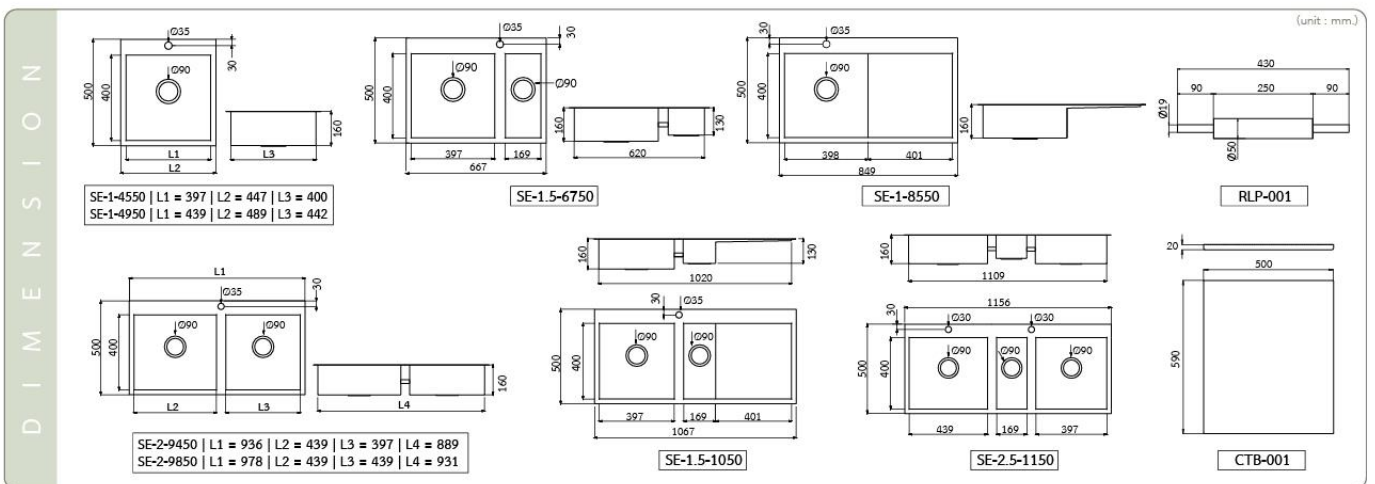

CTB-001
Stainless Steel Cutting Board
• Made to Order