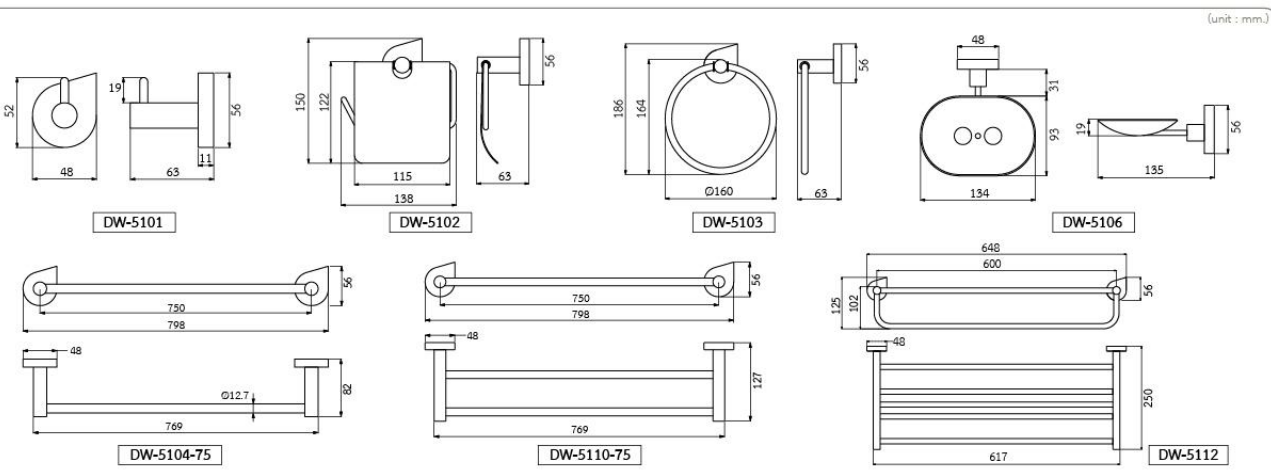

DW-5110-75  
Stainless Steel 75 cm. Double Towel Bar

DW-5112  
Stainless Steel 60 cm. Towel Rack

DIMENSION

ZS-5000N  
Stainless Steel Hook

ZS-5001  
Stainless Steel Hook

ZS-5001N  
Stainless Steel Hook

ZS-5002  
Stainless Steel Tissue Paper Holder