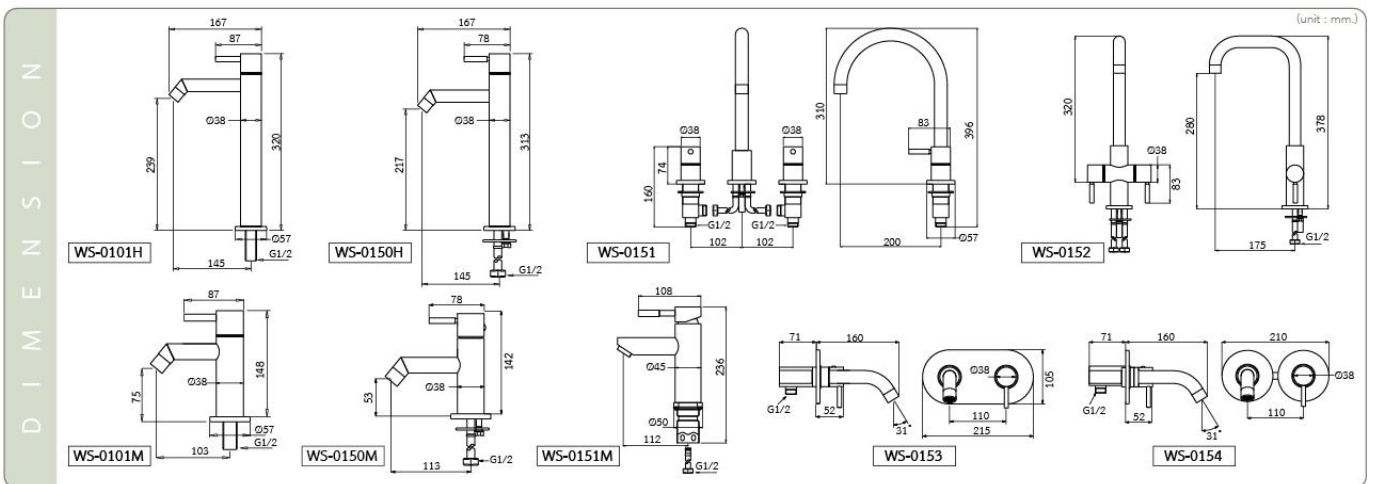

WS-0110
Stainless Steel Shower Valve
• Standard Thread 1/2"
• Wall Mounted

WS-0112
Stainless Steel Concealed Mixer Shower Valve

WS-0113DT
Stainless Steel Concealed Mixer Shower Valve with Shower Diverter Valve

WS-0172D
Stainless Steel Mixer Faucet
• Compatible with Hand Shower
• Standard Thread 1/2"
• Wall Mounted