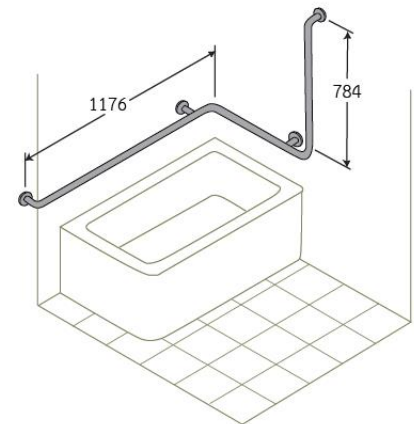

HR-1403-2
Stainless Steel Shower Hand Rail
• Made to Order

(unit : mm.)