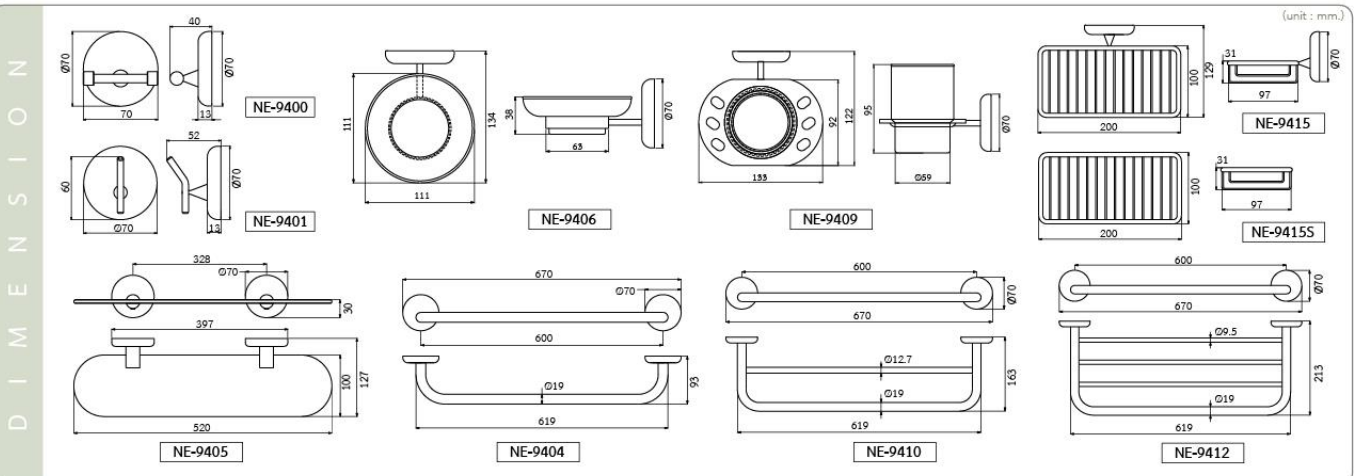

NE-9412
Stainless Steel 60 cm. Towel Shelf