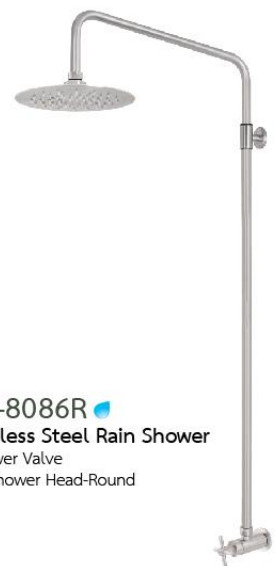

WS-8086R

Stainless Steel Rain Shower

- Shower Valve
- 8" Shower Head-Round