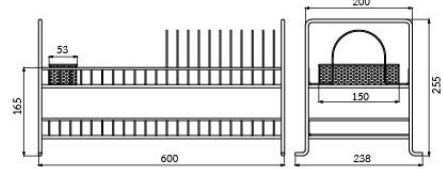

**WR-4205**

**WR-4207**

**WR-4208**

**WR-6102-8**

**WR-6102-12**

Stainless Steel Dish Drying Rack with Hooks (for 7" Plate)

WR-3422-60

• Length 60 cm.