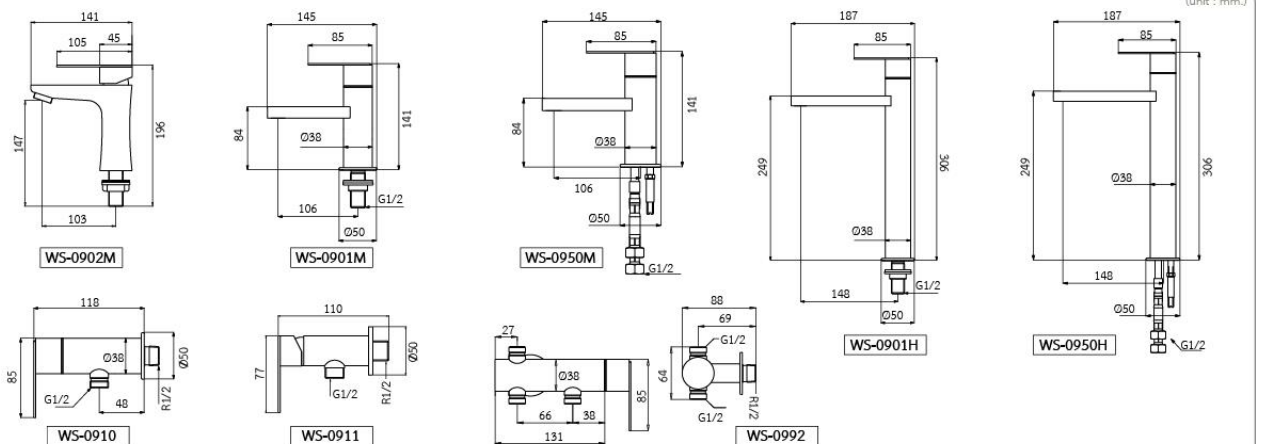

**WS-0992**  
Stainless Steel Shower Valve  
• Compatible with Water Heater  
• Standard Thread 1/2"  
• Wall Mounted

DIMENSION

**WS-0101M**  
Stainless Steel Bathroom Faucet  
• Deck Mounted

**WS-0150M**  
Stainless Steel Bathroom Mixer Faucet  
• Deck Mounted