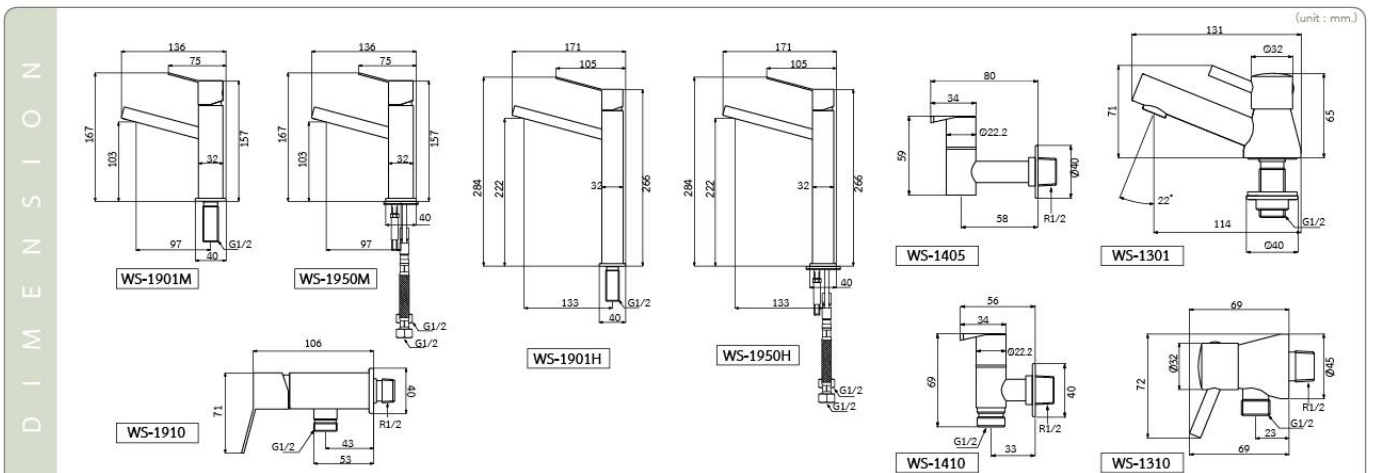

**WS-1310**  
Stainless Steel Shower Valve  
• Standard Thread 1/2"  
• Wall Mounted

- Power supply designed for your safety. Our adapter converts electricity from AC 220V to DC 12V
- Faucet Casting is Premium Stainless Steel Grade: SUS-304 (Food Grade)
- Hand distance from the faucet can be adjusted to your preferred setting.
- Save more water in the public area.
- The standard flow rate of our faucet is 6 liters per minute at a pressure of 1.0 bar.