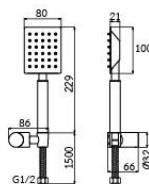

DIMENSION

(unit : mm.)

WS-8141SS