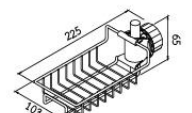

MULTI-PURPOSE RACKS

WR-5001-25
• Length 25 cm.

WR-5001-35
• Length 35 cm.

WR-5001-45
• Length 45 cm.

WR-5002-25
• Length 25 cm.

WR-5002-35
• Length 35 cm.

WR-5002-45
• Length 45 cm.

WR-5003-25
• Length 25 cm.

WR-5003-35
• Length 35 cm.

WR-5004-25
• Size 25 cm. with Hooks

WR-5001-35
• Size 35 cm. with Hooks

WR-5103-20
• Length 20 cm.

WR-5103-30
• Length 30 cm.

WR-5103-40
• Length 40 cm.

DIMENSION

(unit : mm.)

WR-5001-25 | L = 250
WR-5001-35 | L = 350
WR-5001-45 | L = 450

WR-5002-25 | L = 250
WR-5002-35 | L = 350
WR-5002-45 | L = 450

WR-5003-25 | L = 250
WR-5003-35 | L = 350

WR-5004-25 | L = 250
WR-5004-35 | L = 350

WR-5103-20 | L = 200
WR-5103-30 | L = 300
WR-5103-40 | L = 400

WR-6111