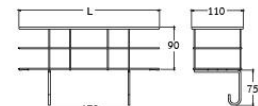

WR-5004-25 | L = 250
WR-5004-35 | L = 350