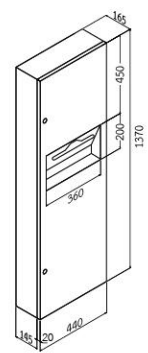

PAPER TOWEL DISPENSERS

D I M E N S I O N

R-3701

(unit : mm.)