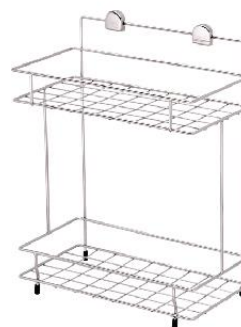

WR-5104
Stainless Steel 2 Tier Multi-Purpose Rack