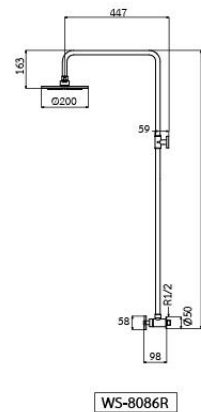

### Stainless Steel Rain Shower

- Shower Valve
- 8" Shower Head-Round
- Shower Diverter Valve
- 150 cm. Hose for 2.5" Hand Shower

DIMENSION

(unit : mm.)

**WS-8501**  
Stainless Steel Slide Bar

**WS-8502**  
Stainless Steel Slide Bar