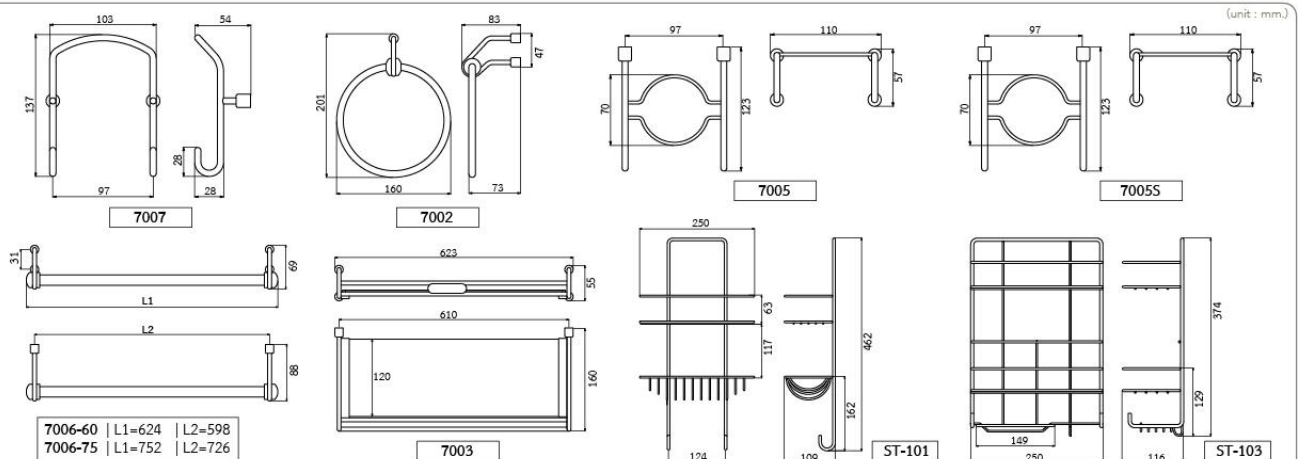

# TOWEL BARS

**TB-545-60**  
Stainless Steel 60 cm. Towel Bar  
• Chrome

**TB-545-75**  
Stainless Steel 75 cm. Towel Bar  
• Chrome

**TB-3233-60**  
Stainless Steel 60 cm. Towel Bar  
• Chrome

**TB-3233-75**  
Stainless Steel 75 cm. Towel Bar  
• Chrome