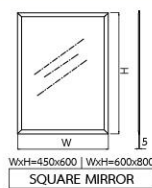

1. **MS-006** ^{UD}
   Adjustable Stainless Steel Frameless Mirror
2. Size 60x80 cm.
   - Made to Order

1. **MS-007** ^{UD}
   Adjustable Stainless Steel Frameless Mirror
2. Size 40x100 cm.
   - Made to Order

DIMENSION