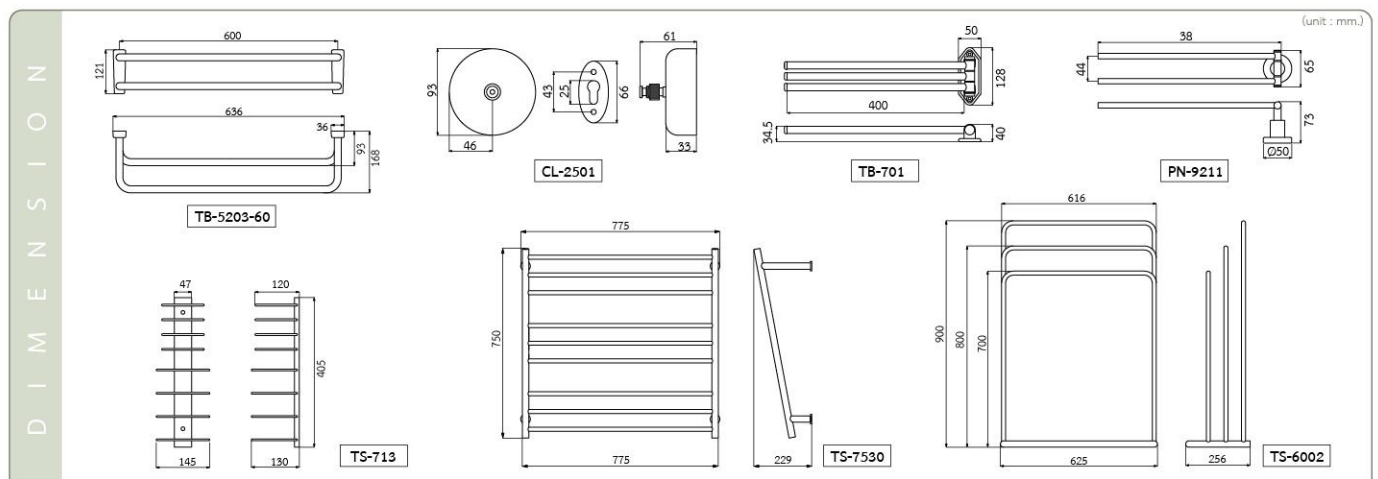

TOWEL BARS

TS-713
Stainless Steel Towel Shelf
• Chrome