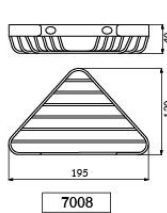

**7301-40**  
Stainless Steel 40 cm. Multi-Purpose Rack  
with Rail

DIMENSION

(unit : mm.)

7007  
Stainless Steel Double Hook

7002  
Stainless Steel Towel Ring

7005  
Stainless Steel Tumbler Holder

7005S  
Stainless Steel Soap Holder