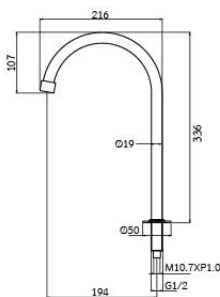

THE PACKAGE INCLUDES

DIMENSION

WS-6901J