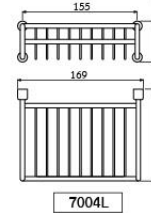

**7301-40**  
Stainless Steel 40 cm. Multi-Purpose Rack  
with Rail

DIMENSION

(unit : mm.)

7007  
Stainless Steel Double Hook

7002  
Stainless Steel Towel Ring

7005  
Stainless Steel Tumbler Holder

7005S  
Stainless Steel Soap Holder