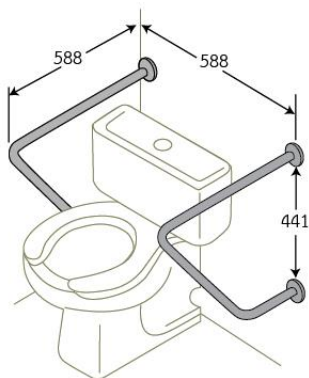

HR-1109-2
Stainless Steel Watercloset Hand Rail
• Made to Order