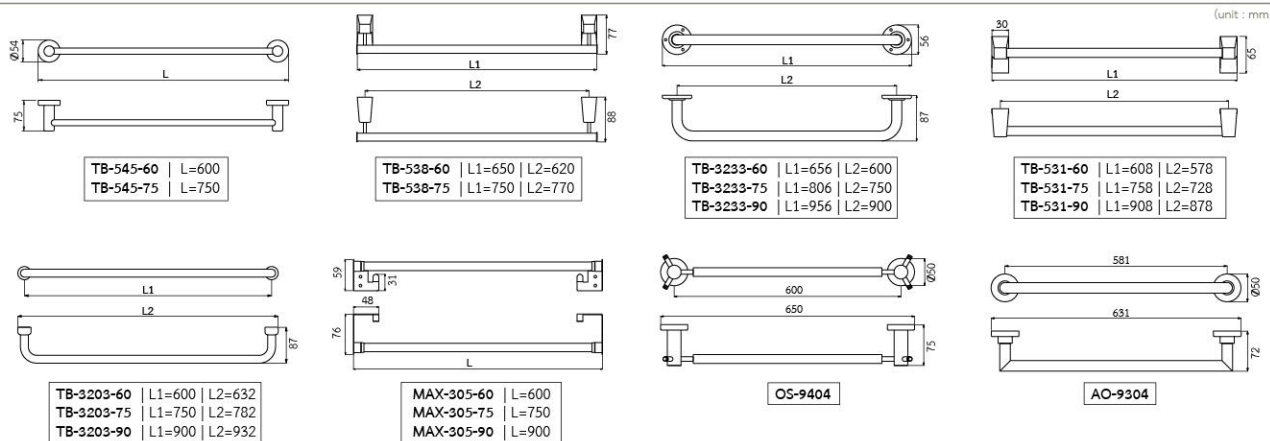

TOWEL BARS

TB-3233-75
Stainless Steel 75 cm. Towel Bar
• Chrome

TB-3233-90
Stainless Steel 90 cm. Towel Bar
• Chrome

TB-3203-75
Stainless Steel 75 cm. Towel Bar
• Chrome

TB-3203-90
Stainless Steel 90 cm. Towel Bar
• Chrome

TB-538-75
Stainless Steel 75 cm. Towel Bar
• Chrome

TB-531-75
Stainless Steel 75 cm. Towel Bar
• Chrome

TB-531-90
Stainless Steel 90 cm. Towel Bar
• Chrome

MAX-305-75
Stainless Steel 75 cm. Towel Bar
• Chrome

MAX-305-90
Stainless Steel 90 cm. Towel Bar
• Chrome

DIMENSION