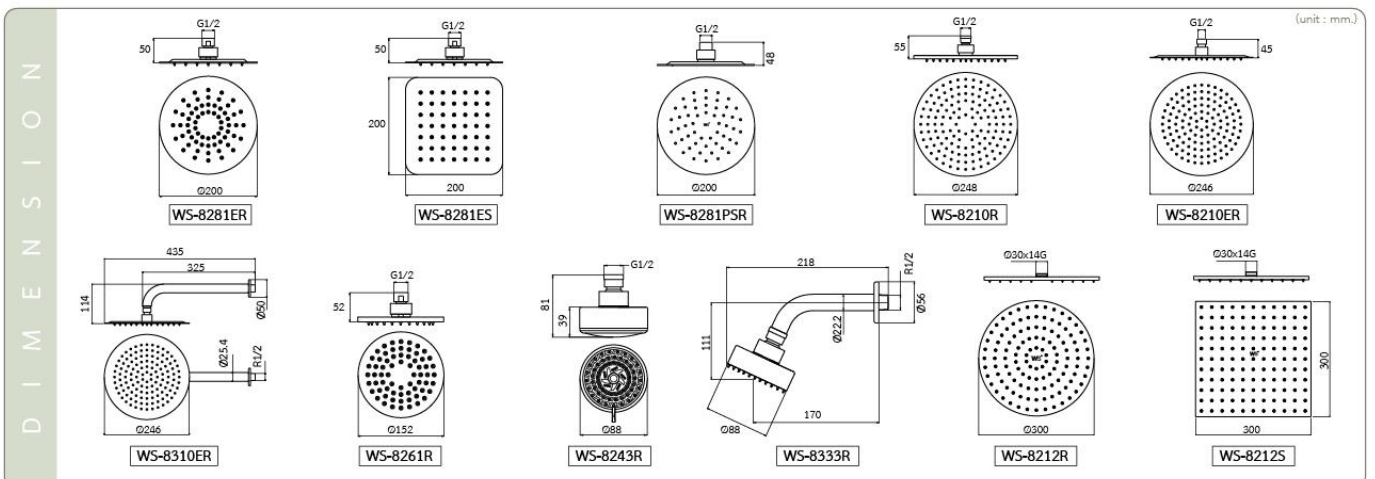

**WS-8281PSR**  
Stainless Steel 8" Spa Shower Head  
• Round

**WS-8210R**  
Stainless Steel 10" Shower Head  
• Round

**WS-8210ER**  
Stainless Steel 10" Shower Head  
• Round

**WS-8310ER**  
Stainless Steel 10" Shower Head  
with 30 cm. Shower Connector  
• Round

**WS-8261R**  
Stainless Steel 6" Shower Head  
• Round

**WS-8243R**  
Stainless Steel 3-Function 3" Shower Head  
• Round

**WS-8333R**  
Stainless Steel 3" Shower Head  
with 20 cm. Shower Connector  
• Round

**WS-8212R**  
Stainless Steel 12" Shower Head  
• Round

**WS-8212S**  
Stainless Steel 12" Shower Head  
• Square

**WS-8130S**  
**Stainless Steel 2.5" Hand Shower**  
 • 150 cm. Stainless Steel Hose  
 • Stainless Steel Adjustable Hanger