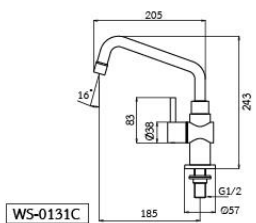

**WS-0131XL**

**Stainless Steel Kitchen Faucet**

- XL-Spout
- Deck Mounted

**WS-0132XL**

**Stainless Steel Kitchen Faucet**

- XL-Spout
- Wall Mounted

DIMENSION

WS-0131C