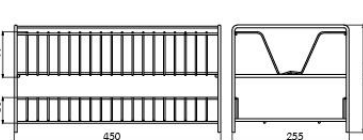

DISH ORGANIZERS

D I M E N S I O N

(unit : mm.)

WR-4204