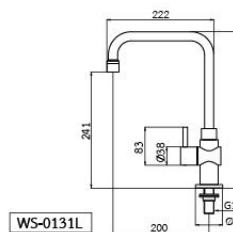

WS-0131C

Stainless Steel Kitchen Faucet

- C-Spout (Compatible with Water Purifier)
- Deck Mounted

WS-0132C

Stainless Steel Kitchen Faucet

- C-Spout (Compatible with Water Purifier)
- Wall Mounted

WS-0131J

Stainless Steel Kitchen Faucet

- J-Spout (Compatible with Water Purifier)
- Deck Mounted

WS-0132J

Stainless Steel Kitchen Faucet

- J-Spout (Compatible with Water Purifier)
- Wall Mounted

WS-0131L

Stainless Steel Kitchen Faucet

- L-Spout (Compatible with Water Purifier)
- Deck Mounted

WS-0132L

Stainless Steel Kitchen Faucet

- L-Spout (Compatible with Water Purifier)
- Wall Mounted

WS-0131XL

Stainless Steel Kitchen Faucet

- XL-Spout
- Deck Mounted

WS-0132XL

Stainless Steel Kitchen Faucet

- XL-Spout
- Wall Mounted

DIMENSION

(unit : mm.)