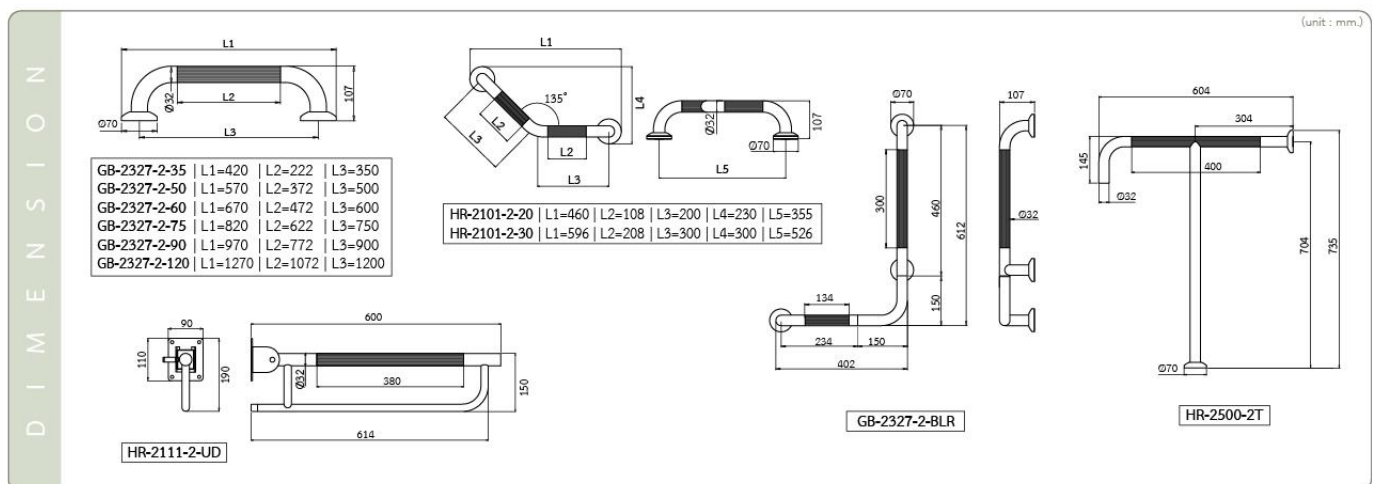

- Product that combines SUS-304 stainless steel (food grade) hairline finish with anti-slip rubber (black color)
- Tested in our factory to withstand a pull weight up to 200 kg. meeting international standards.
- Enhances safety and reduces the risk of injury from slipping and falling in the bathroom, especially in homes with elderly individuals or wheelchair users.

GB-2327-2-35
Stainless Steel Grab Bar
• Length 35 cm.

GB-2327-2-50
Stainless Steel Grab Bar
• Length 50 cm.

GB-2327-2-60
Stainless Steel Grab Bar
• Length 60 cm.

GB-2327-2-75
Stainless Steel Grab Bar
• Length 75 cm.

GB-2327-2-90
Stainless Steel Grab Bar
• Length 90 cm.

GB-2327-2-120
Stainless Steel Grab Bar
• Length 120 cm.

HR-2101-2-20
Stainless Steel
V-Shape Grab Bar (135°)
• Size 20x20 cm.

HR-2101-2-30
Stainless Steel
V-Shape Grab Bar (135°)
• Size 30x30 cm.

GB-2327-2-BLR
Stainless Steel L-Shaped Grab Bar (90°)
• Size 40x60 cm.

GB-2111-2-UD
Stainless Steel Flip-Up Handrail
• Length 60 cm.