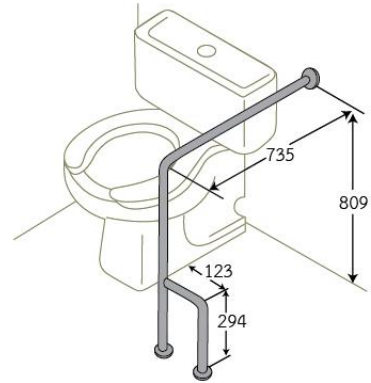

HR-1106-2
Stainless Steel Watercloset Hand Rail
• Made to Order