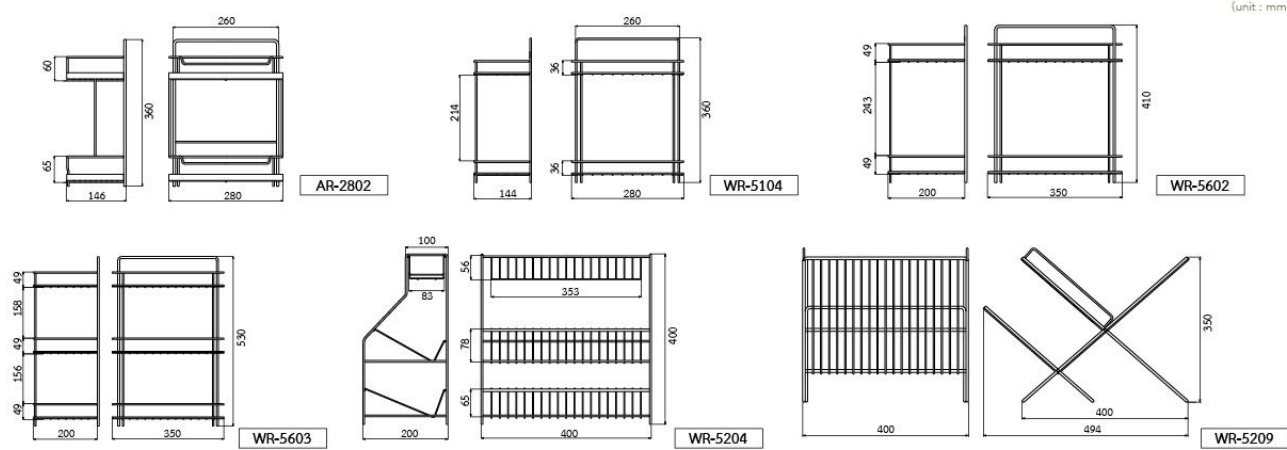

D I M E N S I O N

(unit : mm.)