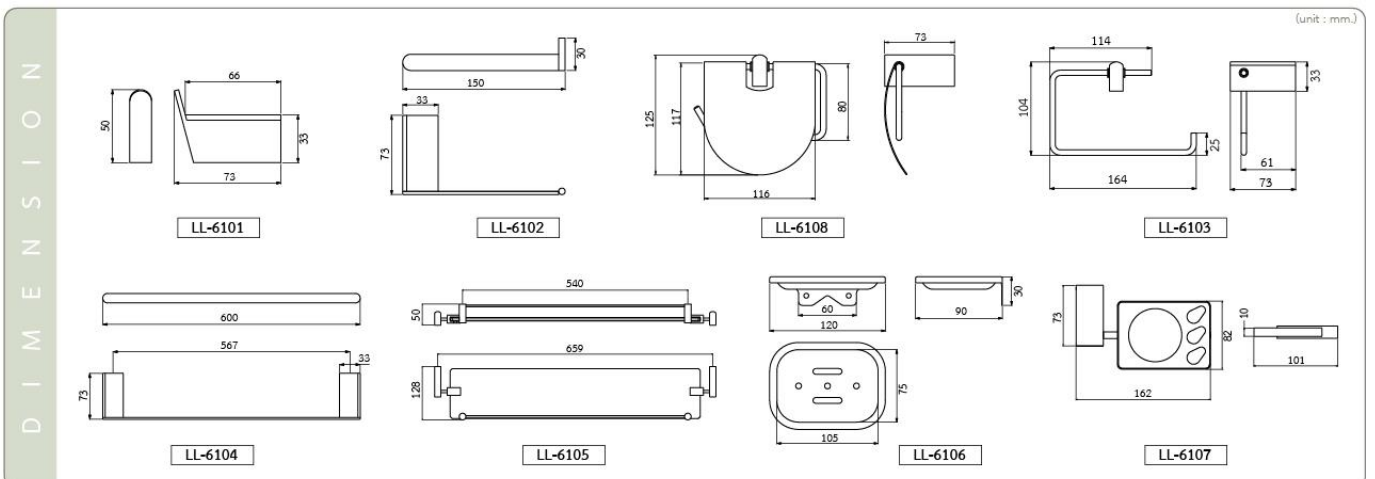

LL-6103  
Stainless Steel Towel Ring

LL-6106  
Stainless Steel Soap Holder

LL-6107  
Stainless Steel Toothbrush & Tumbler Holder

LL-6104  
Stainless Steel 60 cm. Towel Bar

LL-6105  
60 cm. Glass Shelf  
• 4 mm. Thickness Tempered Glass