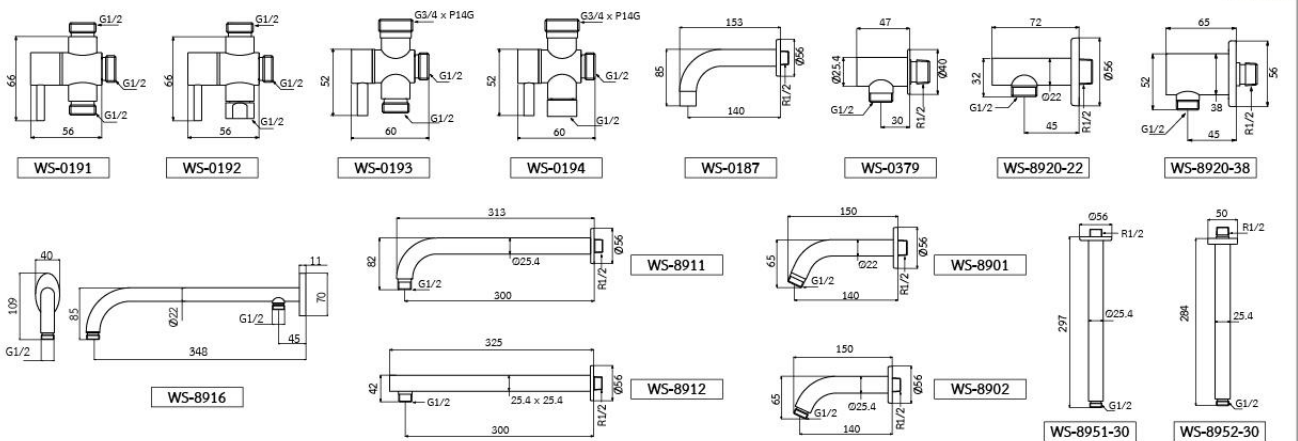

WS-8912
Stainless Steel 30 cm. Shower Connector
• Square Pipe
• Wall Mounted

D I M E N S I O N