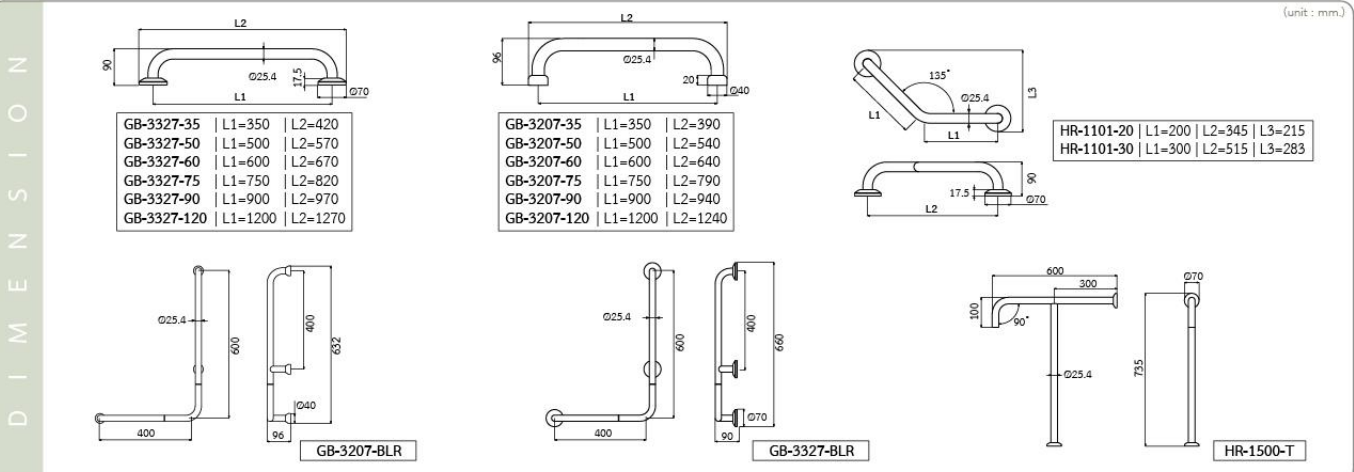

GB-3327-60
Stainless Steel Grab Bar
• Length 60 cm.

GB-3327-75
Stainless Steel Grab Bar
• Length 75 cm.

GB-3207-60
Stainless Steel Grab Bar
• Length 60 cm.

GB-3207-75
Stainless Steel Grab Bar
• Length 75 cm.

GB-3327-90
Stainless Steel Grab Bar
• Length 90 cm.

GB-3327-120
Stainless Steel Grab Bar
• Length 120 cm.

GB-3207-90
Stainless Steel Grab Bar
• Length 90 cm.

GB-3207-120
Stainless Steel Grab Bar
• Length 120 cm.

HR-1101-30
Stainless Steel
V-Shape Grab Bar (135°)
• Size 30x30 cm.