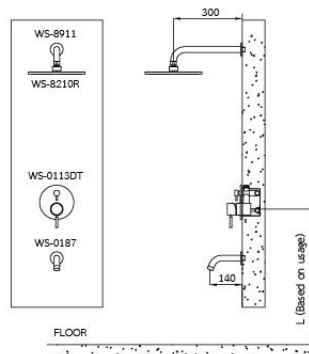

D I M E N S I O N

WS-6042

(unit : mm.)