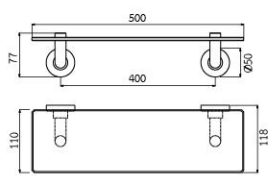

SHELVES

DIMENSION

AO-9305

(unit : mm.)