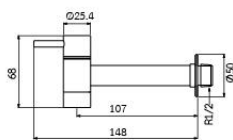

**WS-0318**  
Stainless Steel Wall Tap  
with Hose Connector  
• Wall Mounted

**WS-0318-BA**  
Stainless Steel Wall Tap  
with Hose Connector  
• Matte Black  
• Wall Mounted

DIMENSION

WS-0305S

WS-0305L

WS-0306S