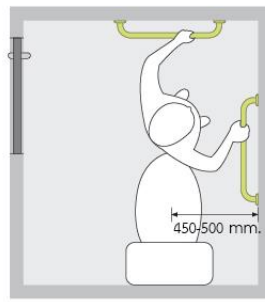

Two-sided grab bar installation by toilet