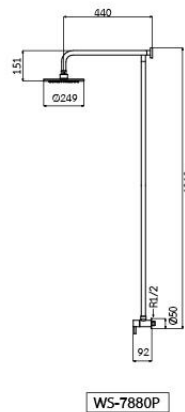

### Stainless Steel Rain Shower

- Shower Valve
- 8" Shower Head-Round
- Shower Diverter Valve
- 150 cm. Hose for 2.5" Hand Shower

DIMENSION

(unit : mm.)

**WS-8501**  
Stainless Steel Slide Bar

**WS-8502**  
Stainless Steel Slide Bar