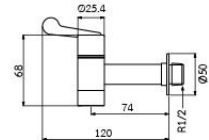

WS-0316
Stainless Steel Wall Tap
• Wall Mounted

DIMENSION

WS-0307

(unit : mm.)