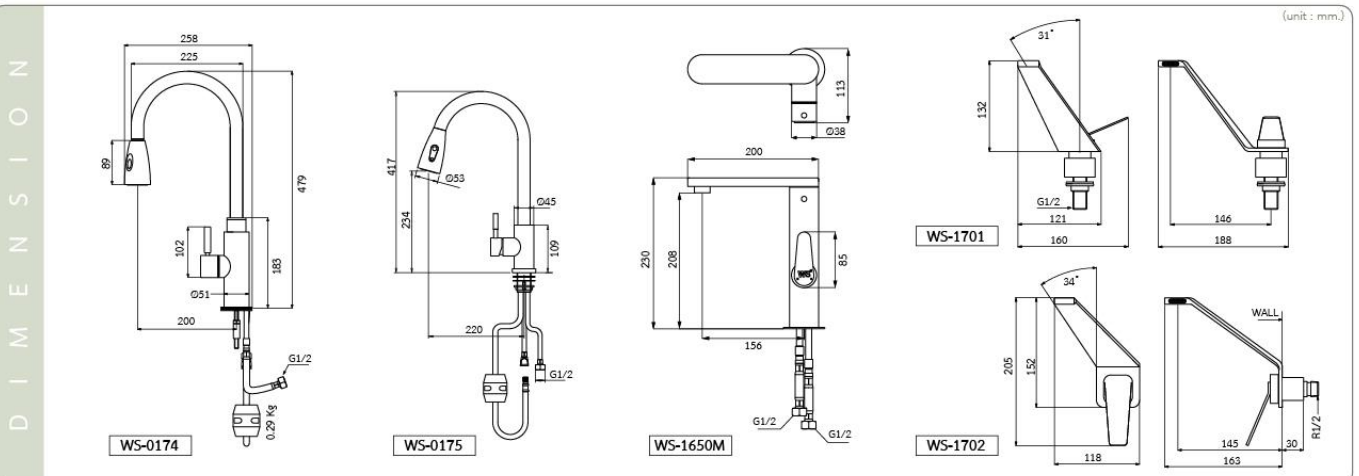

WS-0210
Stainless Steel Shower Valve
• Standard Thread 1/2"
• Wall Mounted