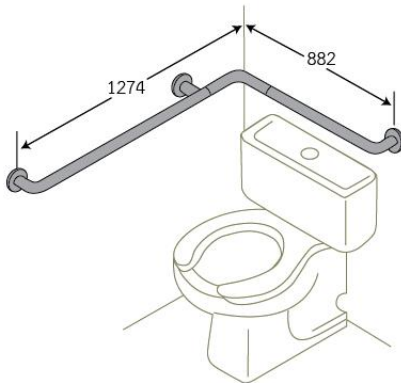

HR-1104-2
Stainless Steel Watercloset Hand Rail
• Made to Order