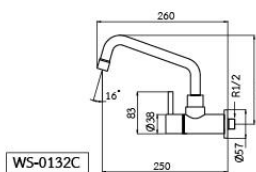

WS-0131C

WS-0132J

WS-0132C