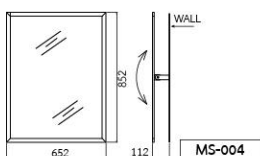

1. **MS-006** ^{UD}
   Adjustable Stainless Steel Frameless Mirror
2. Size 60x80 cm.
   - Made to Order

1. **MS-007** ^{UD}
   Adjustable Stainless Steel Frameless Mirror
2. Size 40x100 cm.
   - Made to Order

DIMENSION