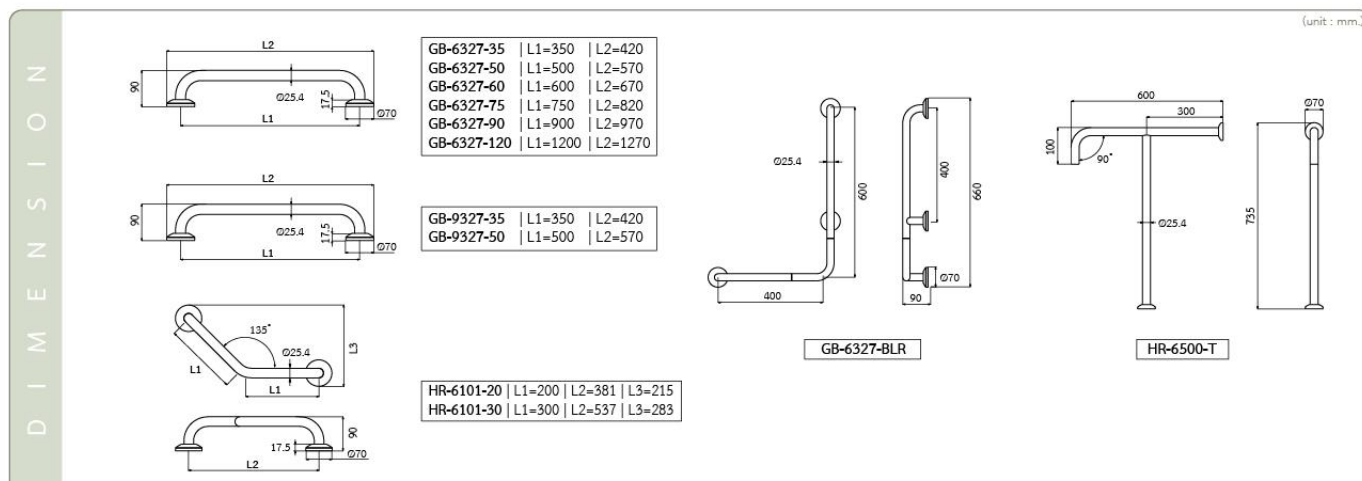

GB-6327-60
Stainless Steel Grab Bar
• Length 60 cm.

GB-6327-90
Stainless Steel Grab Bar
• Length 90 cm.

GB-6327-75
Stainless Steel Grab Bar
• Length 75 cm.

GB-6327-120
Stainless Steel Grab Bar
• Length 120 cm.