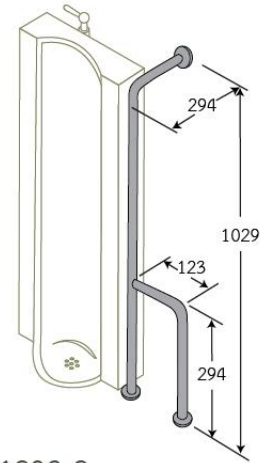

HR-1203-2
Stainless Steel Urinal Hand Rail
• Made to Order

OD. Ø32 mm. (1-1/4")

FOR SHOWER AREA