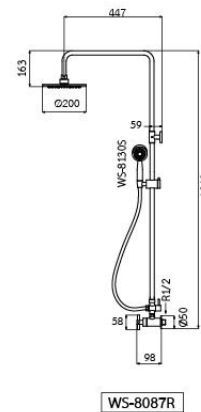

### Stainless Steel Rain Shower

- Shower Valve
- 8" Shower Head-Round
- Shower Diverter Valve
- 150 cm. Hose for 2.5" Hand Shower

DIMENSION

(unit : mm.)

**WS-8501**  
Stainless Steel Slide Bar

**WS-8502**  
Stainless Steel Slide Bar