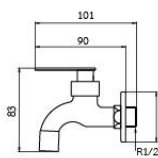

WS-0316
Stainless Steel Wall Tap
• Wall Mounted

DIMENSION

WS-0316

(unit : mm.)