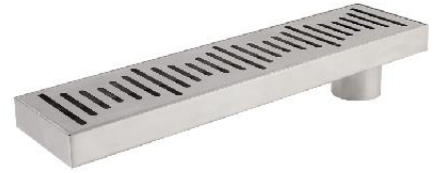

Stainless Steel Shower Drain
• Frameless
• for 2" - 2.5" PCV Pipe

TSD-200F
• Length 20 cm.
• Drain Rate 20 liters/minute

TSD-300F
• Length 30 cm.
• Drain Rate 21 liters/minute

TSD-400F
• Length 40 cm.
• Drain Rate 23 liters/minute

TSD-600F
• Length 60 cm.
• Drain Rate 25 liters/minute

TSD-800F
• Length 80 cm.
• Drain Rate 27 liters/minute

TSD-1000F
• Length 100 cm.
• Drain Rate 29 liters/minute

TSD-1200F
• Length 120 cm.
• Drain Rate 31 liters/minute