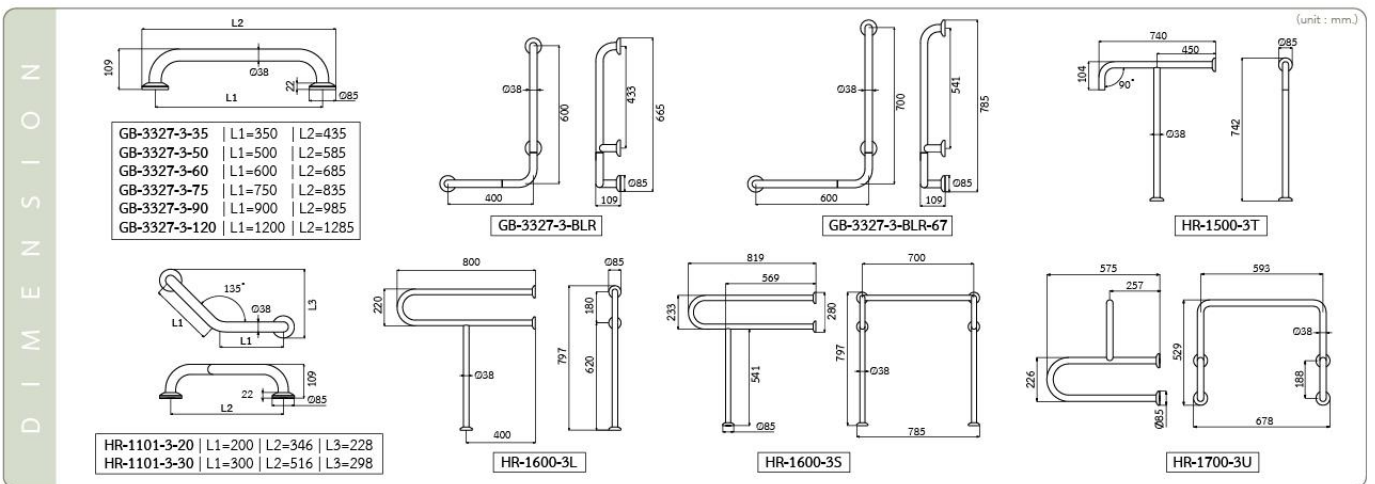

GB-3327-3-60 UD
Stainless Steel Grab Bar
• Length 60 cm.

GB-3327-3-75
Stainless Steel Grab Bar
• Length 75 cm.