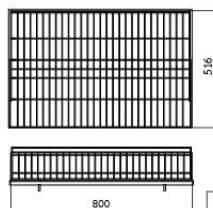

WR-6304

WR-4218-80