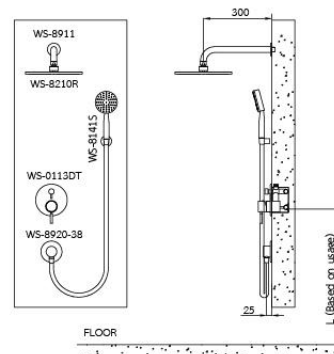

WS-6052

(unit : mm.)