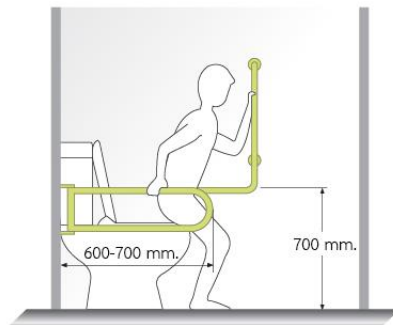

Two-sided grab bar installation by a toilet