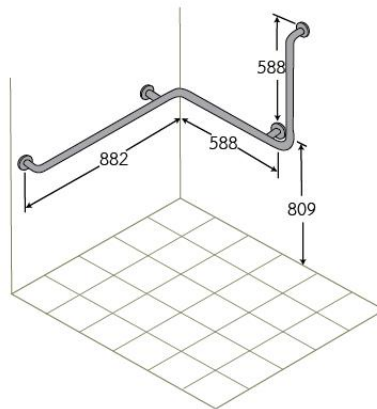

HR-1302-2
Stainless Steel Shower Hand Rail
• Made to Order