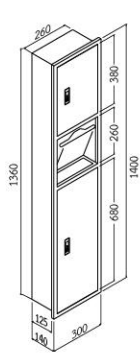

D I M E N S I O N

R-3600