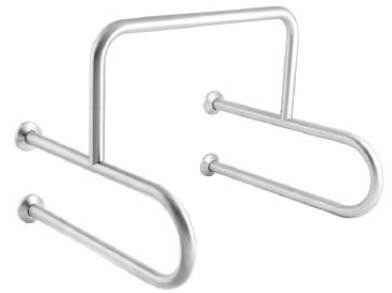

**HR-6101-2-30**  
Stainless Steel  
V-Shape Grab Bar (135°)  
• Size 30x30 cm.

**GB-6327-2-BLR**   
Stainless Steel L-Shaped Grab Bar  
• Size 40x60 cm.

**GB-6327-2-BLR-67**   
Stainless Steel L-Shaped Grab Bar  
• Size 60x70 cm.

**HR-6700-2U**   
Stainless Steel Urinal Handrail

**HR-1111-2-UD**  
Stainless Steel Flip-Up Handrail  
• Length 60 cm.

**HR-1115-2-UD**  
Stainless Steel Flip-Up Handrail  
• Length 70 cm.

**HR-1112-2-LR**  
Stainless Steel Swing (Left-Right) Handrail  
• Length 70 cm.

**HR-6111-2-LR**  
Stainless Steel Swing (Left-Right) Handrail  
• Length 60 cm.

**HR-6111-2-UD**  
Stainless Steel Flip-Up Handrail  
• Length 60 cm.

**HR-6111-2-UD-70**  
Stainless Steel Flip-Up Handrail  
• Length 70 cm.