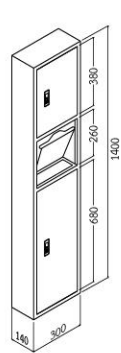

PAPER TOWEL DISPENSERS

D I M E N S I O N

R-3601

(unit : mm.)