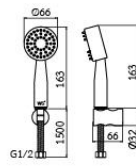

DIMENSION

(unit : mm.)

WS-8130PB