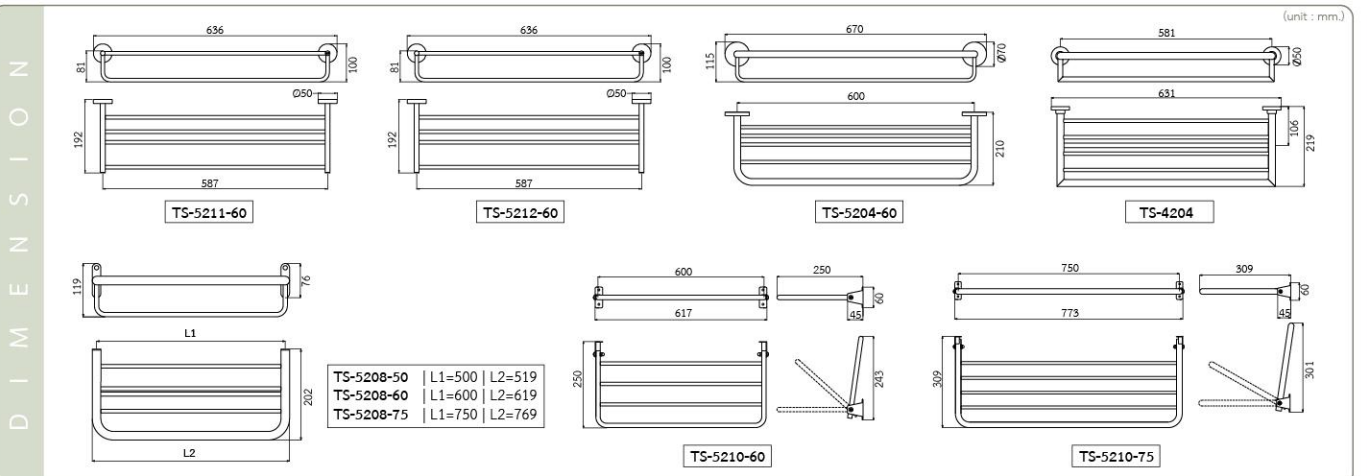

TS-5208-60
Stainless Steel 60 cm. Towel Rack
• Hairline

TS-5210-75
Stainless Steel 75 cm. Foldable Towel Rack
• Hairline

TS-5208-75
Stainless Steel 75 cm. Towel Rack
• Hairline