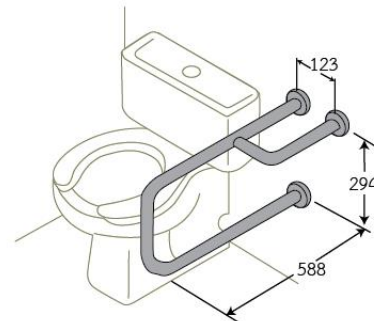

HR-1108-2
Stainless Steel Watercloset Hand Rail
• Made to Order