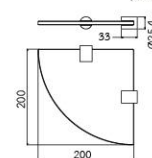

**AO-9305**  
60 cm. Glass Shelf  
• 6 mm. Thickness Glass

**OS-9805**  
60 cm. Glass Shelf  
• 4 mm. Thickness Tempered Glass

DIMENSION

SH-532

SH-536

SH-533

SH-537

SH-526-8