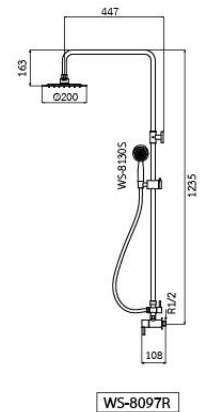

### Stainless Steel Rain Shower

- Shower Valve
- 8" Shower Head-Round
- Shower Diverter Valve
- 150 cm. Hose for 2.5" Hand Shower

DIMENSION

(unit : mm.)

**WS-8501**  
Stainless Steel Slide Bar

**WS-8502**  
Stainless Steel Slide Bar