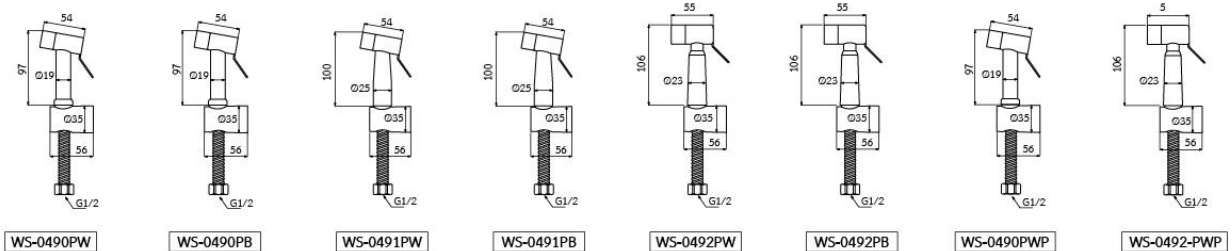

## WS-0492PWP

- ABS Plastic Handheld Bidet Sprayer
- White
  - 120 cm. Stainless Steel Hose
  - White Hanger

DIMENSION

(unit : mm.)

**WS-0440**  
 Stainless Steel Stop Valve Hanger  
 • Right Hand Side  
 • Standard Thread 1/2"  
 • Wall Mounted