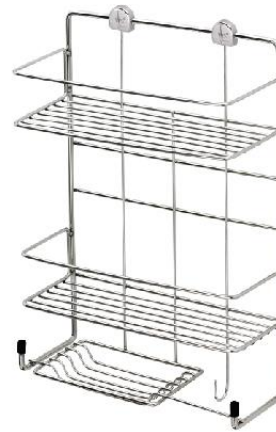

ST-103
Stainless Steel 2 Tier
Multi-Purpose Rack with Hook