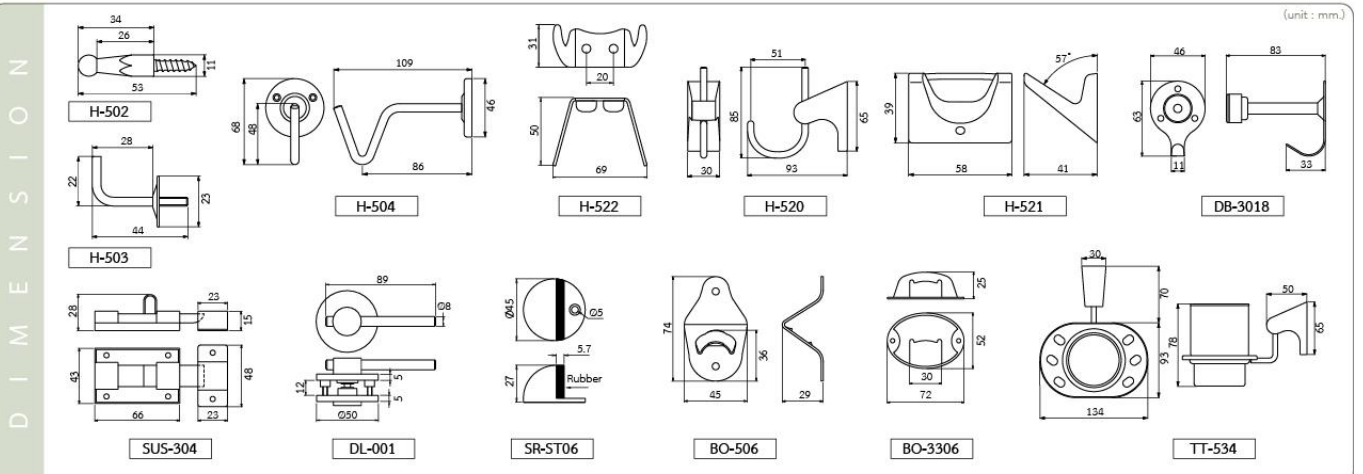

H-522
Stainless Steel Double Hook
• Chrome