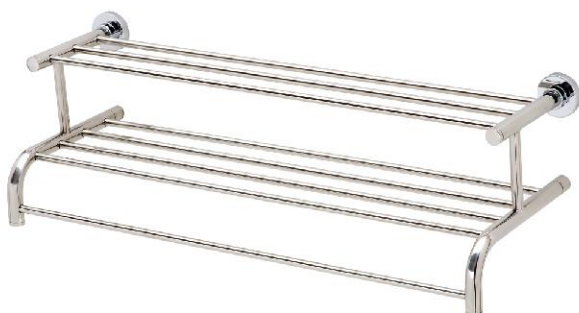

**TS-5208-50**  
Stainless Steel 50 cm. Towel Rack  
• Hairline

**TS-5210-60**  
Stainless Steel 60 cm. Foldable Towel Rack  
• Hairline

**TS-5208-60**  
Stainless Steel 60 cm. Towel Rack  
• Hairline

**TS-5210-75**  
Stainless Steel 75 cm. Foldable Towel Rack  
• Hairline

**TS-5208-75**  
Stainless Steel 75 cm. Towel Rack  
• Hairline

# TOWEL RACKS

**TS-515S-60**  
Stainless Steel 60 cm. Towel Rack  
• Chrome

**TS-5155S-60**  
Stainless Steel 60 cm. Towel Rack  
• Chrome

**TS-3206-60**  
Stainless Steel 60 cm. Towel Rack  
• Chrome

**TS-4206-60**  
Stainless Steel 60 cm. Towel Rack  
• Chrome

**TS-5206-60**  
Stainless Steel 60 cm. Double Towel Rack  
• Chrome

**TS-5207-60**  
Stainless Steel 60 cm. Towel Rack  
• Chrome