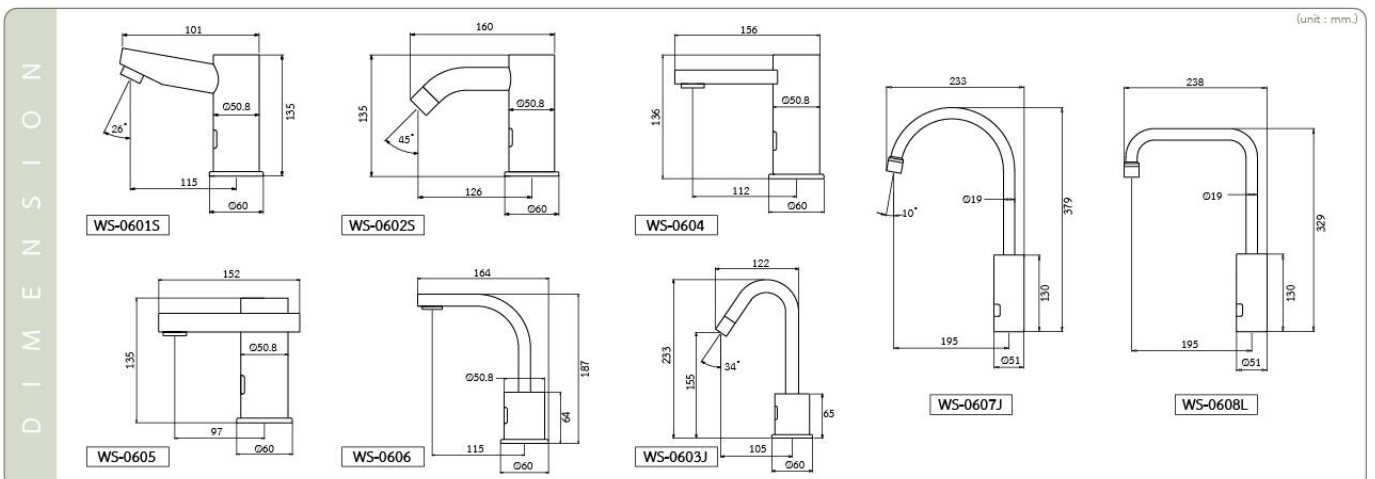

- Power supply designed for your safety. Our adapter converts electricity from AC 220V to DC 12V
- Faucet Casting is Premium Stainless Steel Grade: SUS-304 (Food Grade)
- Hand distance from the faucet can be adjusted to your preferred setting.
- Save more water in the public area.
- The standard flow rate of our faucet is 6 liters per minute at a pressure of 1.0 bar.