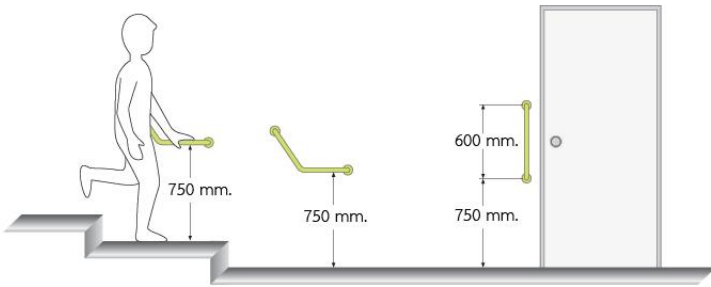

Safety Product Installation Guide According to Standards for Use

Grab bar installation by a stairway