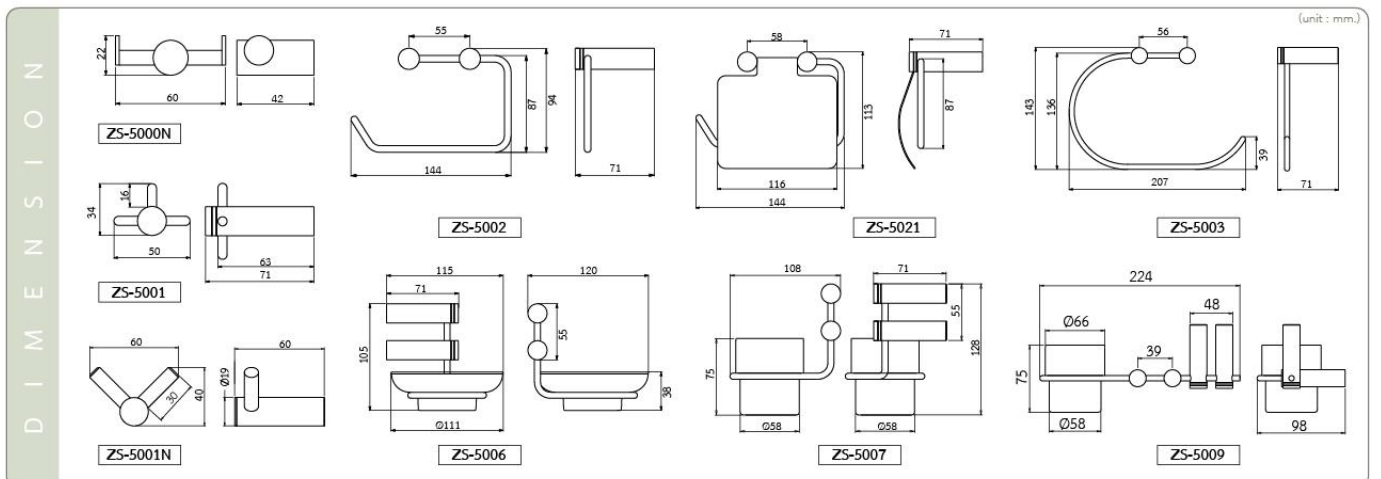

ZS-5001N
Stainless Steel Hook

ZS-5002
Stainless Steel Tissue Paper Holder