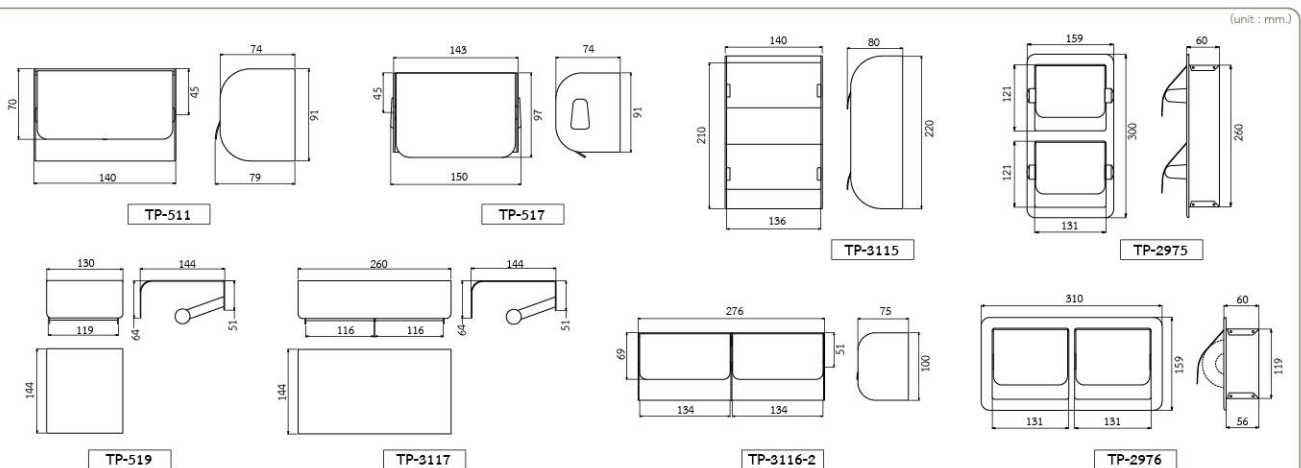

TISSUE PAPER HOLDERS

D I M E N S I O N