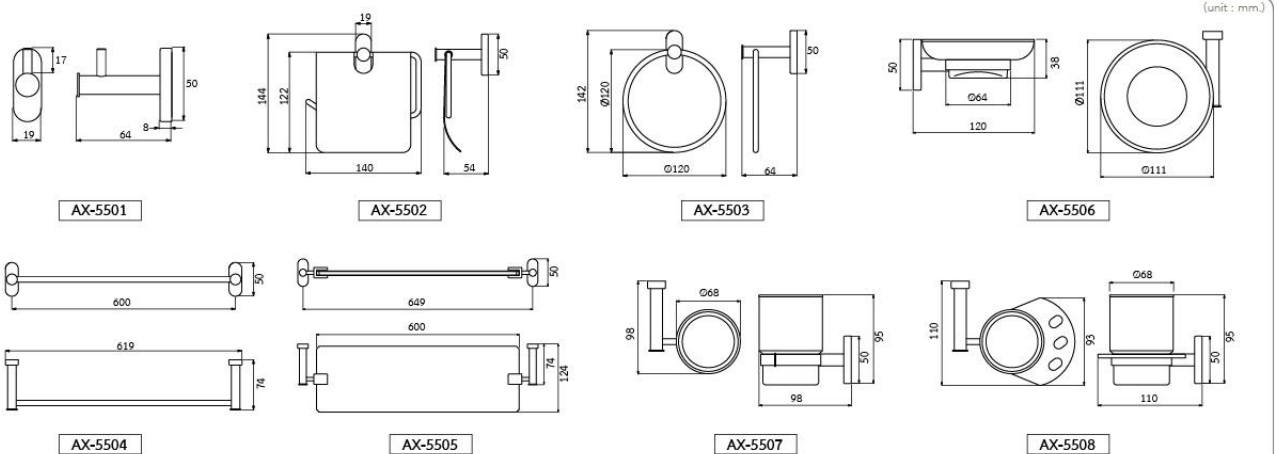

AX-5501
Stainless Steel Hook

D I M E N S I O N