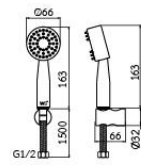

WS-8130PWP