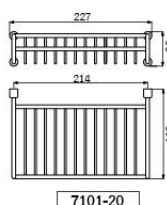

**7301-40**  
Stainless Steel 40 cm. Multi-Purpose Rack  
with Rail

DIMENSION

(unit : mm.)

7007  
Stainless Steel Double Hook

7002  
Stainless Steel Towel Ring

7005  
Stainless Steel Tumbler Holder

7005S  
Stainless Steel Soap Holder