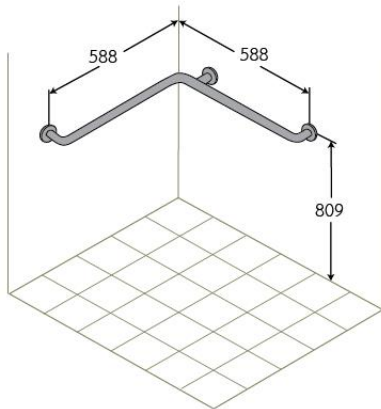

HR-1301-2
Stainless Steel Shower Hand Rail
• Made to Order