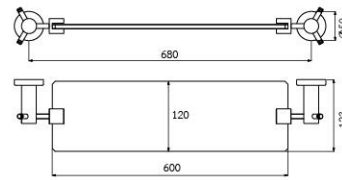

OS-9805

(unit : mm.)