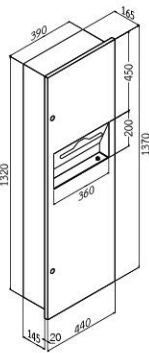

PAPER TOWEL DISPENSERS

D I M E N S I O N

R-3700

(unit : mm.)