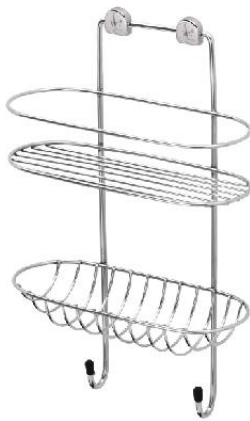

**7301-40**  
Stainless Steel 40 cm. Multi-Purpose Rack  
with Rail

DIMENSION

(unit : mm.)

7007  
Stainless Steel Double Hook

7002  
Stainless Steel Towel Ring

7005  
Stainless Steel Tumbler Holder

7005S  
Stainless Steel Soap Holder