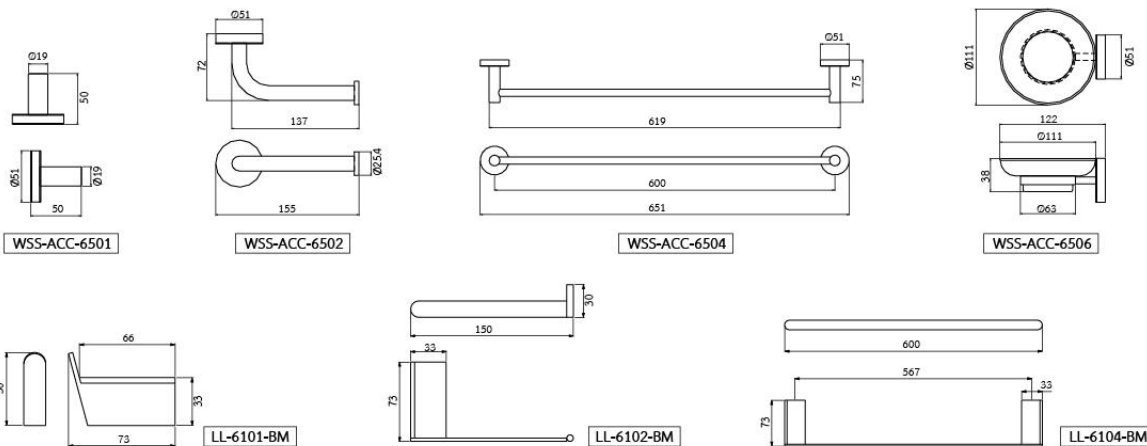

**LL-6101-BM**  
Stainless Steel Hook  
• Made to Order

**LL-6102-BM**  
Stainless Steel Tissue Paper Holder  
• Made to Order

**LL-6104-BM**  
Stainless Steel 60 cm. Towel Bar  
• Made to Order

DIMENSION