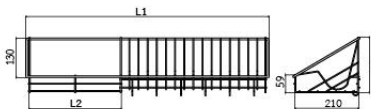

WR-3422-60	L1=600	L2=304
WR-3422-80	L1=800	L2=304
WR-3422-100	L1=1000	L2=404