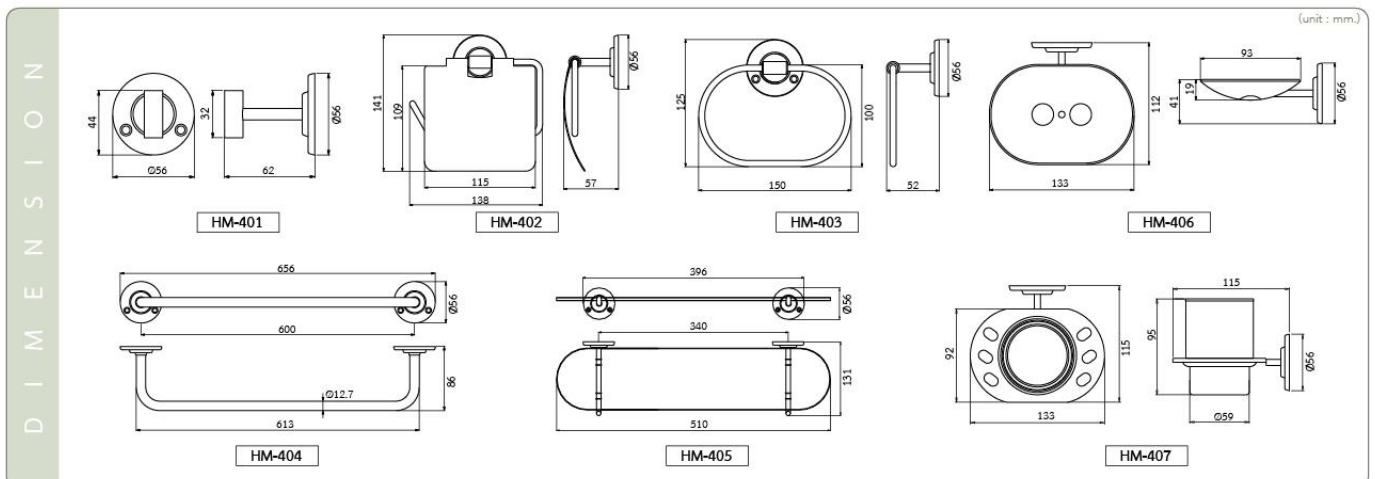

HM-405
60 cm. Glass Shelf
• 6 mm. Thickness Glass