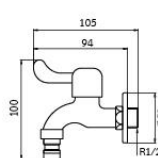

WS-0316
Stainless Steel Wall Tap
• Wall Mounted

DIMENSION

WS-0317

(unit : mm.)