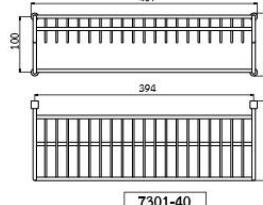

**7301-40**  
Stainless Steel 40 cm. Multi-Purpose Rack  
with Rail

DIMENSION

(unit : mm.)

7007  
Stainless Steel Double Hook

7002  
Stainless Steel Towel Ring

7005  
Stainless Steel Tumbler Holder

7005S  
Stainless Steel Soap Holder