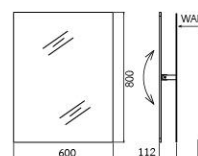

1. **MS-006** ^{UD}
   Adjustable Stainless Steel Frameless Mirror
2. Size 60x80 cm.
   - Made to Order

1. **MS-007** ^{UD}
   Adjustable Stainless Steel Frameless Mirror
2. Size 40x100 cm.
   - Made to Order

DIMENSION