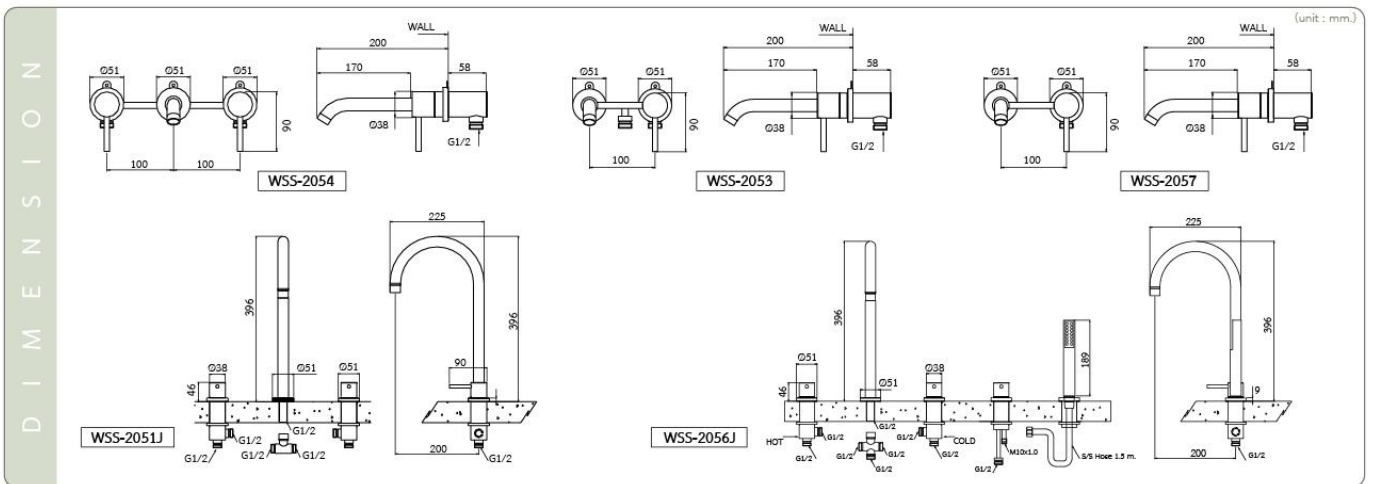

**WSS-2053**  
 Stainless Steel Concealed Bathroom Mixer Faucet  
 • Made to Order

**WSS-2057**  
 Stainless Steel Concealed Bathroom Faucet  
 • Made to Order

**WSS-2056J**  
 Stainless Steel Roman Bathtub Mixer Faucet with Hand Shower  
 • Shower Diverter Valve  
 • 150 cm. Hose for Hand Shower  
 • Made to Order