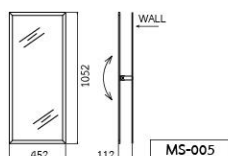

1. **MS-006** ^{UD}
   Adjustable Stainless Steel Frameless Mirror
2. Size 60x80 cm.
   - Made to Order

1. **MS-007** ^{UD}
   Adjustable Stainless Steel Frameless Mirror
2. Size 40x100 cm.
   - Made to Order

DIMENSION