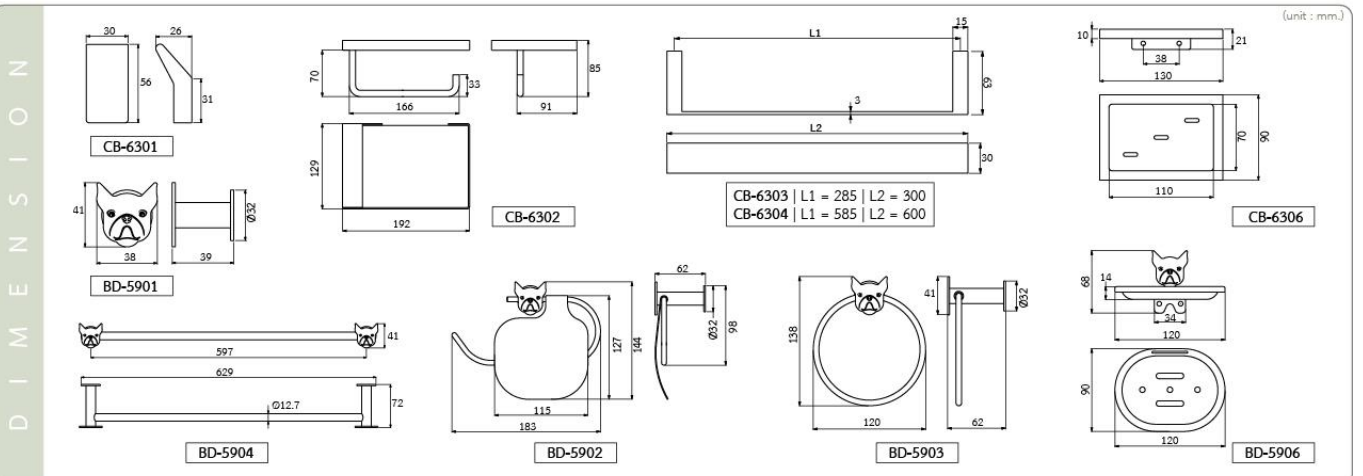

# BULLDOG SERIES

HAIRLINE

**BD-5901**  
Stainless Steel Hook

**BD-5902**  
Stainless Steel Tissue Paper Holder with Cover

**BD-5903**  
Stainless Steel Towel Ring

**BD-5906**  
Stainless Steel Soap Holder

**BD-5904**  
Stainless Steel 60 cm. Towel Bar