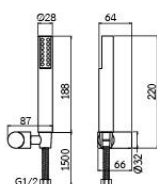

DIMENSION

(unit : mm.)

WS-8111