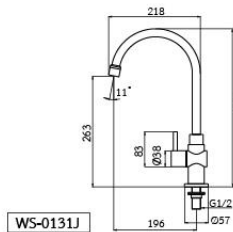

**WS-0131XL**

**Stainless Steel Kitchen Faucet**

- XL-Spout
- Deck Mounted

**WS-0132XL**

**Stainless Steel Kitchen Faucet**

- XL-Spout
- Wall Mounted

DIMENSION

WS-0131C