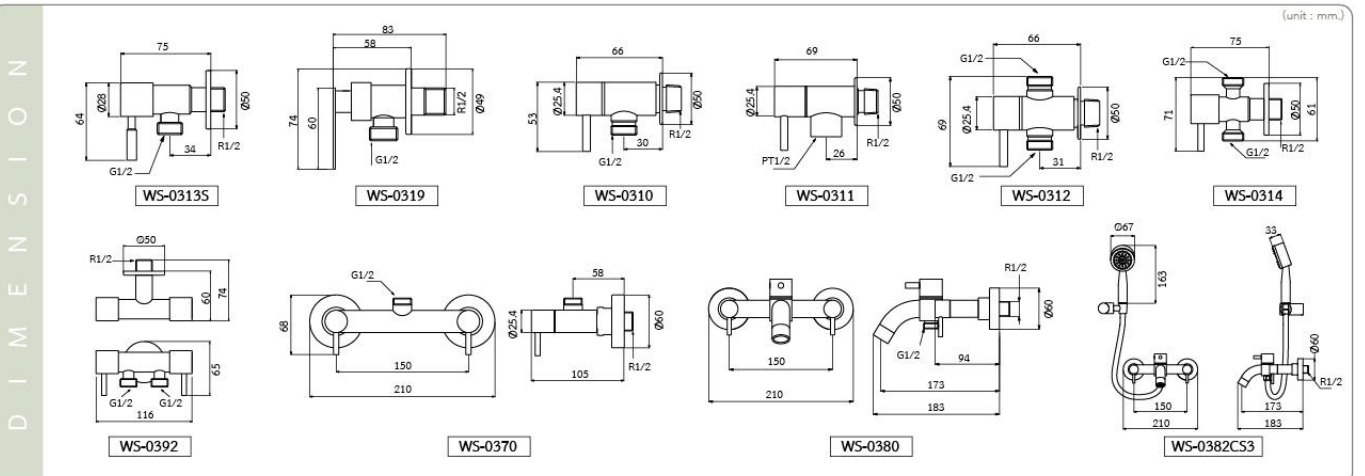

**WS-0380**  
Stainless Steel Two Handle  
Bathtub Mixer Faucet  
• Shower Diverter Valve  
• Wall Mounted

**WS-0382CS3**  
Stainless Steel Two Handle Bathtub  
Mixer Faucet with Hand Shower  
• Shower Diverter Valve  
• 150 cm. Hose for 2.5" Hand Shower  
• Wall Mounted