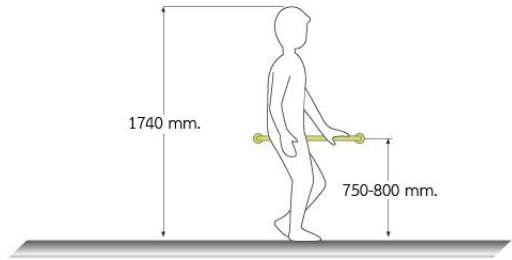

Horizontal grab bar installation