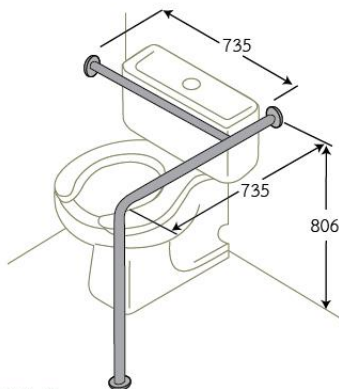

HR-1107-2
Stainless Steel Watercloset Hand Rail
• Made to Order