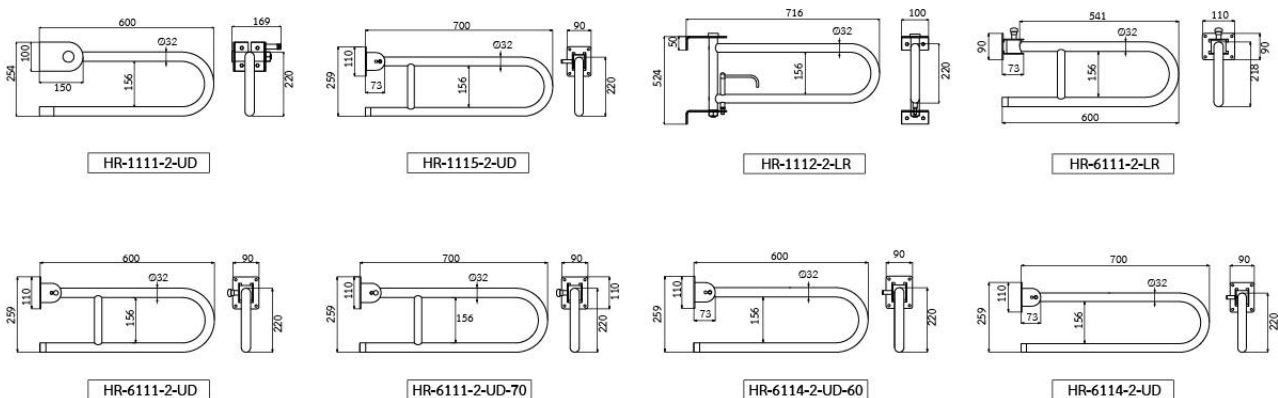

HR-1111-2-UD
Stainless Steel Flip-Up Handrail
• Length 60 cm.

HR-1115-2-UD
Stainless Steel Flip-Up Handrail
• Length 70 cm.

HR-1112-2-LR
Stainless Steel Swing (Left-Right) Handrail
• Length 70 cm.

DIMENSION