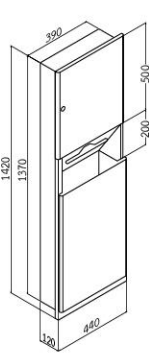

PAPER TOWEL DISPENSERS

D I M E N S I O N

R-3800

(unit : mm.)