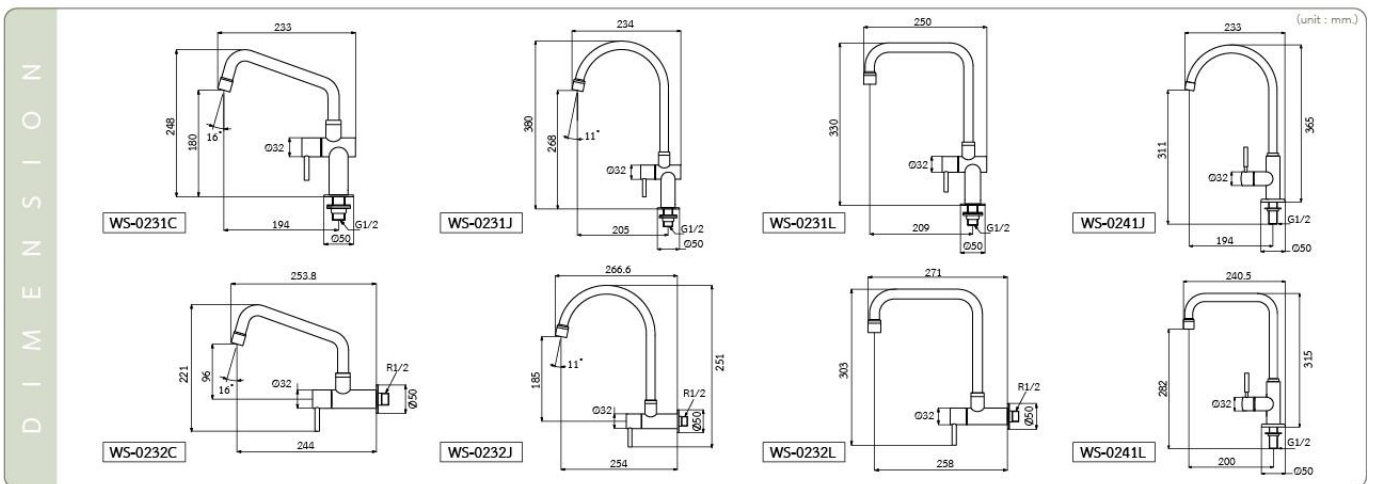

**WP-0320**  
Stainless Steel Stop Valve  
• Standard Thread 1/2"  
• Wall Mounted

**WP-0210**  
Stainless Steel Shower Valve  
• Standard Thread 1/2"  
• Wall Mounted

**WP-0201M**  
Stainless Steel Bathroom Faucet  
• Deck Mounted