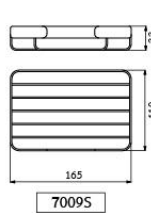

**7301-40**  
Stainless Steel 40 cm. Multi-Purpose Rack  
with Rail

DIMENSION

(unit : mm.)

7007  
Stainless Steel Double Hook

7002  
Stainless Steel Towel Ring

7005  
Stainless Steel Tumbler Holder

7005S  
Stainless Steel Soap Holder