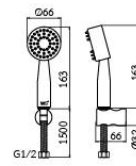

DIMENSION

(unit : mm.)

WS-8130PW