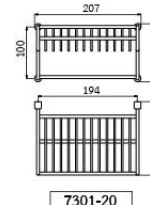

**7301-40**  
Stainless Steel 40 cm. Multi-Purpose Rack  
with Rail

DIMENSION

(unit : mm.)

7007  
Stainless Steel Double Hook

7002  
Stainless Steel Towel Ring

7005  
Stainless Steel Tumbler Holder

7005S  
Stainless Steel Soap Holder