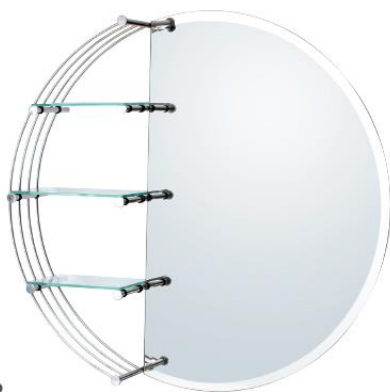

MS-001R
Mirror and 3 Tier Shelf
• Made to Order