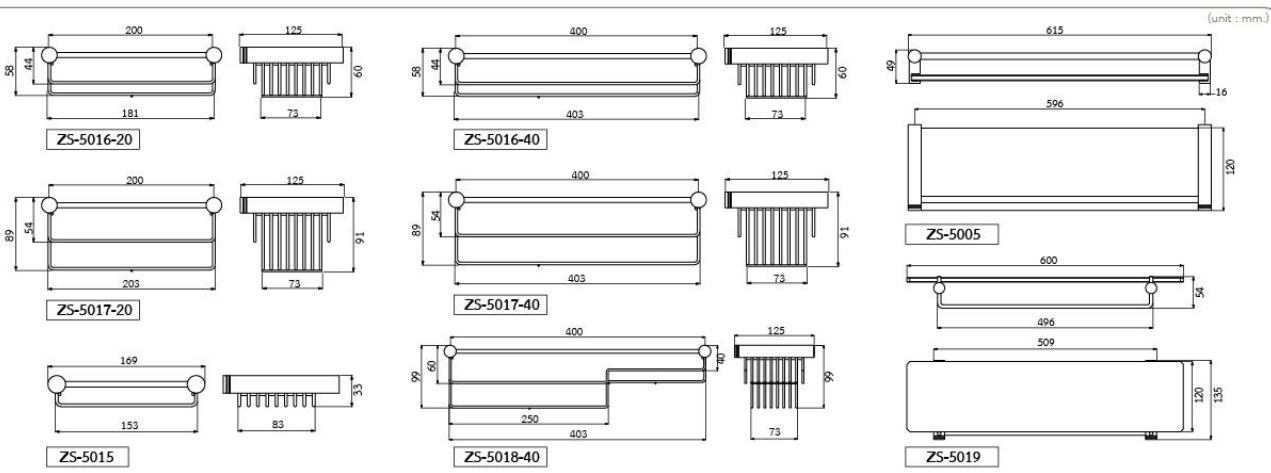

**ZS-5005**  
60 cm. Glass Shelf with Rail  
• 4 mm. Thickness Tempered Glass

**ZS-5019**  
60 cm. Glass Shelf with Rail  
• 4 mm. Thickness Tempered Glass

DIMENSION

ZS-5004  
Stainless Steel 60 cm. Towel Bar