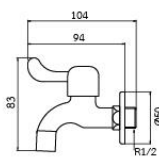

WS-0316
Stainless Steel Wall Tap
• Wall Mounted

DIMENSION

WS-0315

(unit : mm.)