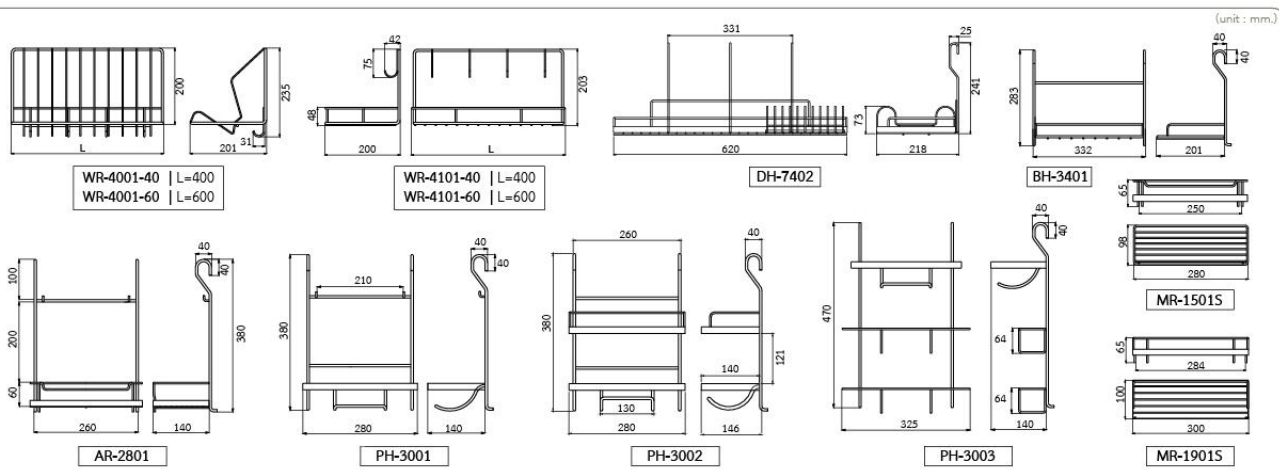

BH-3401

- Compatible with Kitchen Rail

MR-1501S

- Compatible with AR-2801 & PH-3001

MR-1901S

- Compatible with AR-2801 & PH-3001

DIMENSION