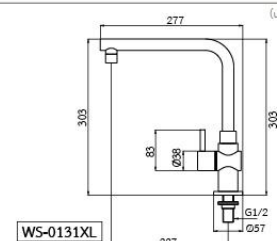

WS-0131C

Stainless Steel Kitchen Faucet

- C-Spout (Compatible with Water Purifier)
- Deck Mounted

WS-0132C

Stainless Steel Kitchen Faucet

- C-Spout (Compatible with Water Purifier)
- Wall Mounted

WS-0131J

Stainless Steel Kitchen Faucet

- J-Spout (Compatible with Water Purifier)
- Deck Mounted

WS-0132J

Stainless Steel Kitchen Faucet

- J-Spout (Compatible with Water Purifier)
- Wall Mounted

WS-0131L

Stainless Steel Kitchen Faucet

- L-Spout (Compatible with Water Purifier)
- Deck Mounted

WS-0132L

Stainless Steel Kitchen Faucet

- L-Spout (Compatible with Water Purifier)
- Wall Mounted

WS-0131XL

Stainless Steel Kitchen Faucet

- XL-Spout
- Deck Mounted

WS-0132XL

Stainless Steel Kitchen Faucet

- XL-Spout
- Wall Mounted

DIMENSION

(unit : mm.)