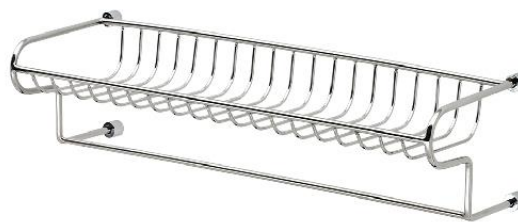

**7301-40**  
Stainless Steel 40 cm. Multi-Purpose Rack  
with Rail

DIMENSION

(unit : mm.)

7007  
Stainless Steel Double Hook

7002  
Stainless Steel Towel Ring

7005  
Stainless Steel Tumbler Holder

7005S  
Stainless Steel Soap Holder