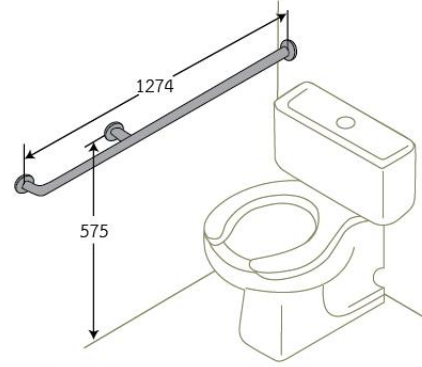

**HR-4101-2-30**  
Stainless Steel V-Shape Grab Bar  
• Size 30x30 cm.

**GB-9327-2-35**  
Stainless Steel Grab Bar  
• Length 35 cm.

**GB-9327-2-50**  
Stainless Steel Grab Bar  
• Length 50 cm.

**HR-1102-2**  
Stainless Steel Watercloset Hand Rail  
• Made to Order