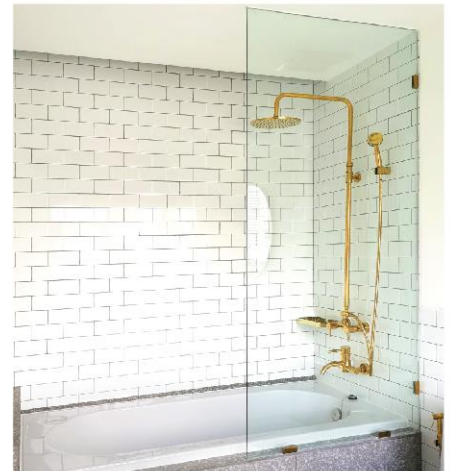

Shower Enclosure Fixed Room Type