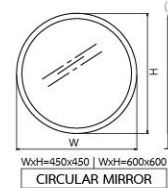

1. **MS-006** ^{UD}
   Adjustable Stainless Steel Frameless Mirror
2. Size 60x80 cm.
   - Made to Order

1. **MS-007** ^{UD}
   Adjustable Stainless Steel Frameless Mirror
2. Size 40x100 cm.
   - Made to Order

DIMENSION