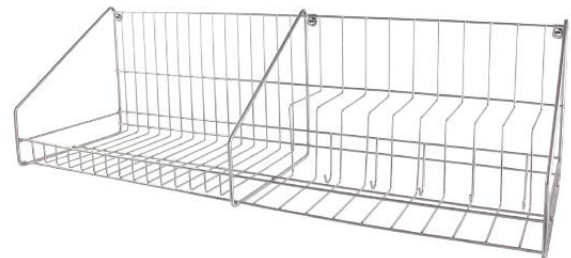

Stainless Steel Dish Drying Rack with Hooks (for 9" Plate)

WR-4202-80

• Length 80 cm.

WR-4202-100

• Length 100 cm.