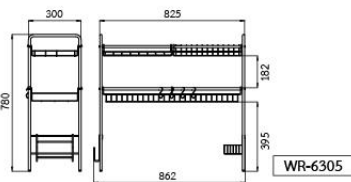

DISH ORGANIZERS

D I M E N S I O N

WR-6305

(unit : mm.)