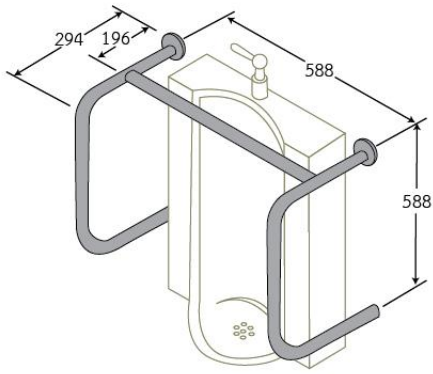

OD. Ø32 mm. (1-1/4")

FOR URINAL AREA

HR-1201-2
Stainless Steel Urinal Hand Rail
• Made to Order