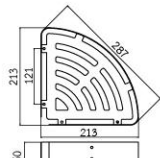

**AO-9305**  
60 cm. Glass Shelf  
• 6 mm. Thickness Glass

**OS-9805**  
60 cm. Glass Shelf  
• 4 mm. Thickness Tempered Glass

DIMENSION

SH-532

SH-536

SH-533

SH-537

SH-526-8