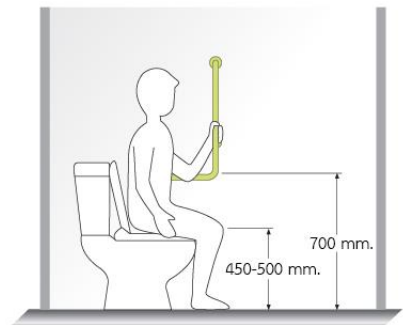

One-sided grab bar installation by toilet