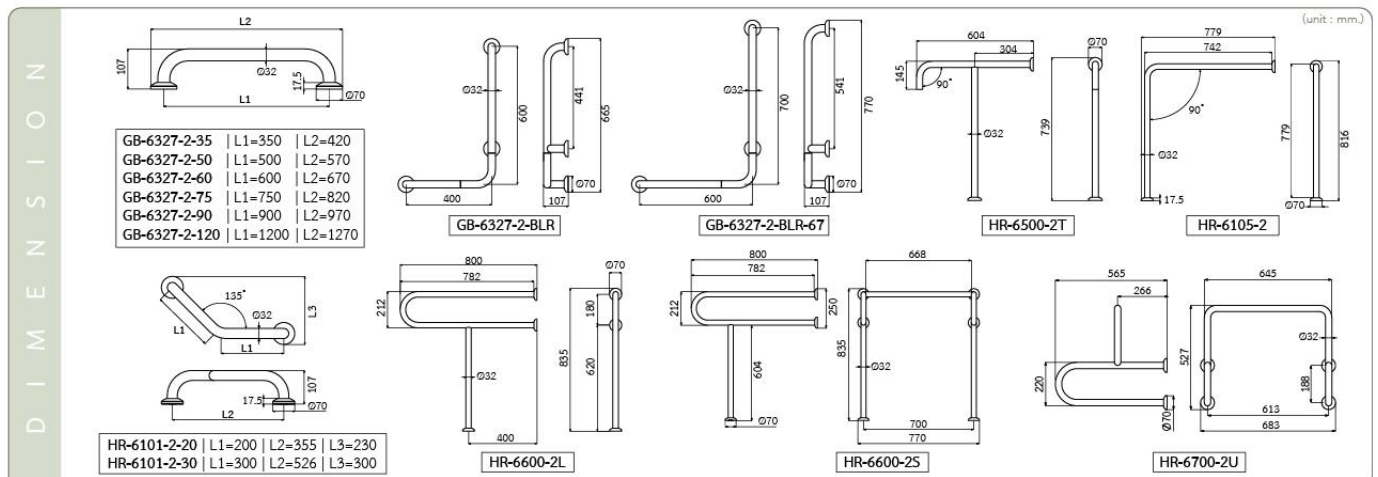

GB-6327-2-60
Stainless Steel Grab Bar
• Length 60 cm.

GB-6327-2-75
Stainless Steel Grab Bar
• Length 75 cm.