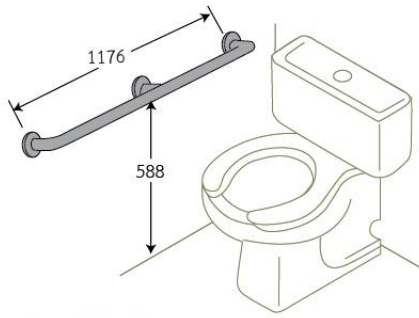

**HR-4101-2-30**  
Stainless Steel V-Shape Grab Bar  
• Size 30x30 cm.

**GB-9327-2-35**  
Stainless Steel Grab Bar  
• Length 35 cm.

**GB-9327-2-50**  
Stainless Steel Grab Bar  
• Length 50 cm.

**HR-1102-2**  
Stainless Steel Watercloset Hand Rail  
• Made to Order