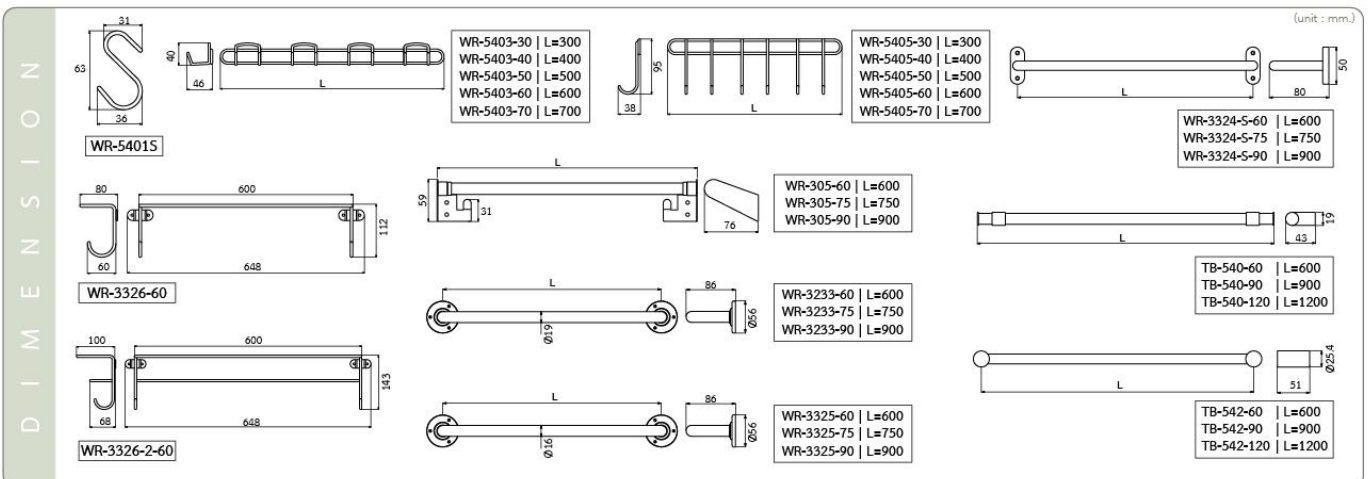

MISCELLANEOUS

- **WR-5403-30** • 30 cm. (6 Hooks)
- **WR-5403-40** • 40 cm. (8 Hooks)
- **WR-5403-50** • 50 cm. (10 Hooks)
- **WR-5403-60** • 60 cm. (12 Hooks)
- **WR-5403-70** • 70 cm. (14 Hooks)

- **WR-5405-30** • 30 cm. (6 Hooks)
- **WR-5405-40** • 40 cm. (8 Hooks)
- **WR-5405-50** • 50 cm. (10 Hooks)
- **WR-5405-60** • 60 cm. (12 Hooks)
- **WR-5405-70** • 70 cm. (14 Hooks)

- **WR-305-60** • Length 60 cm.
- **WR-305-75** • Length 75 cm.
- **WR-305-90** • Length 90 cm.

- **WR-3324-S-60** • Length 60 cm.
- **WR-3324-S-75** • Length 75 cm.
- **WR-3324-S-90** • Length 90 cm.

- **WR-3233-60** • Length 60 cm.
- **WR-3233-75** • Length 75 cm.
- **WR-3233-90** • Length 90 cm.

- **WR-3325-60** • Length 60 cm.
- **WR-3325-75** • Length 75 cm.
- **WR-3325-90** • Length 90 cm.

- **TB-540-60** • Length 60 cm.
- **TB-540-90** • Length 90 cm.
- **TB-540-120** • Length 120 cm.

- **TB-542-60** • Length 60 cm.
- **TB-542-90** • Length 90 cm.
- **TB-542-120** • Length 120 cm.