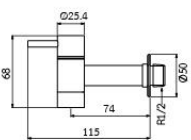

**WS-0318**  
Stainless Steel Wall Tap  
with Hose Connector  
• Wall Mounted

**WS-0318-BA**  
Stainless Steel Wall Tap  
with Hose Connector  
• Matte Black  
• Wall Mounted

DIMENSION

WS-0305S

WS-0305L

WS-0306S