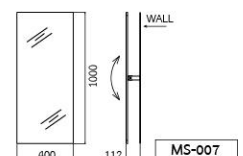

1. **MS-006** ^{UD}
   Adjustable Stainless Steel Frameless Mirror
2. Size 60x80 cm.
   - Made to Order

1. **MS-007** ^{UD}
   Adjustable Stainless Steel Frameless Mirror
2. Size 40x100 cm.
   - Made to Order

DIMENSION