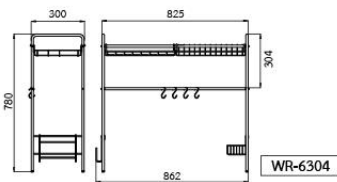

DISH ORGANIZERS

D I M E N S I O N

(unit : mm.)