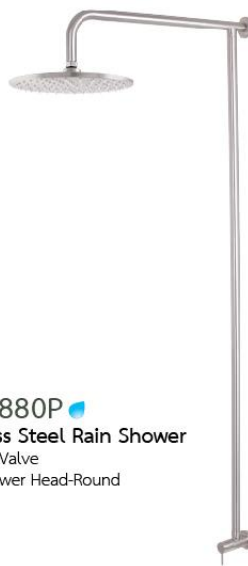

WS-7880P

Stainless Steel Rain Shower

- Shower Valve
- 10" Shower Head-Round