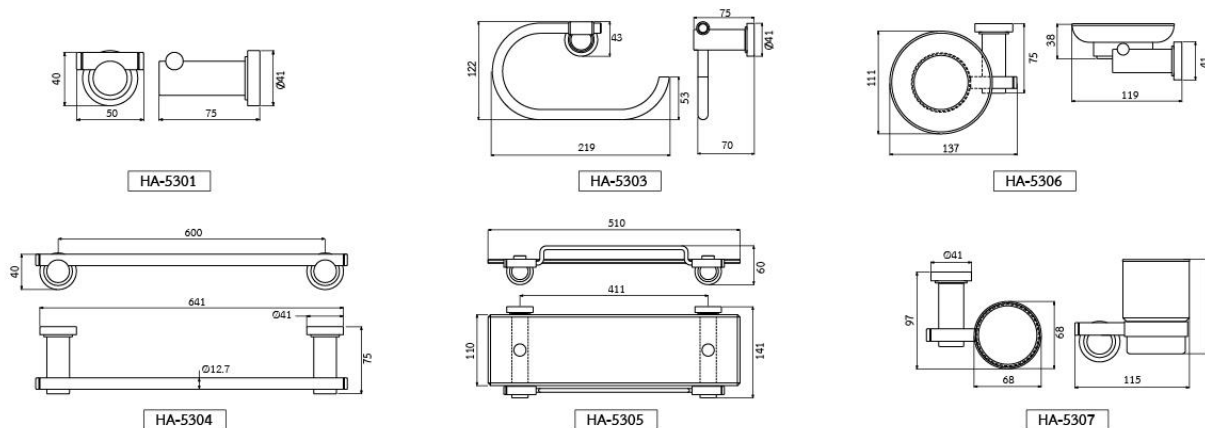

HA-5305
60 cm. Glass Shelf
• 6 mm. Thickness Glass

DIMENSION

(unit : mm.)