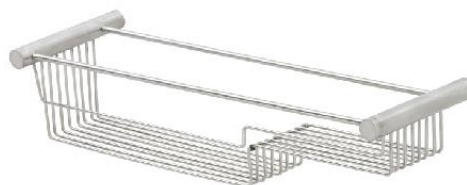

ZS-5018-40
Stainless Steel 40 cm. Multipurpose Rack
• Wall Mounted