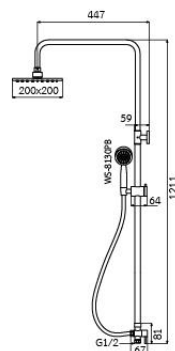

1. **WS-8084R**
   Stainless Steel Rain Shower
   Compatible with Water Heater
   (without Shower Valve)
2. 8" Shower Head-Round
   - Shower Diverter Valve
   - 150 cm. Hose for 2.5" Hand Shower-Black

1. **WS-8085R**
   Stainless Steel Rain Shower
   Compatible with Water Heater
   (without Shower Valve)
2. 8" Shower Head-Round
   - Shower Diverter Valve
   - 150 cm. Hose for 2.5" Hand Shower

1. **WS-8094R**
   Stainless Steel Rain Shower
   Compatible with Water Heater
   and Bathtub Spout
2. 8" Shower Head-Round
   - Shower Diverter Valve
   - 150 cm. Hose for 4" Hand Shower
   - Adjustable Pipe

1. **WS-8084S**
   Stainless Steel Rain Shower
   Compatible with Water Heater
   (without Shower Valve)
2. 8" Shower Head-Square
   - Shower Diverter Valve
   - 150 cm. Hose for 2.5" Hand Shower-Black

1. **WS-8085S**
   Stainless Steel Rain Shower
   Compatible with Water Heater
   (without Shower Valve)
2. 8" Shower Head-Square
   - Shower Diverter Valve
   - 150 cm. Hose for 2.5" Hand Shower

1. **WS-8061R**
   Stainless Steel Rain Shower
   Compatible with Water Heater
2. Free! Shower Valve (WS-1207P)
   - 6" Shower Head-Round
   - Shower Diverter Valve
   - 150 cm. Hose for 2.5" Hand Shower-White

DIMENSION

(unit : mm.)

WS-8084S