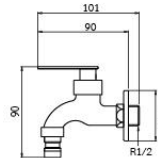

WS-0316
Stainless Steel Wall Tap
• Wall Mounted

DIMENSION

WS-0318

(unit : mm.)