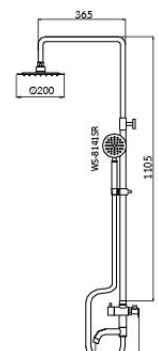

1. **WS-8084R**
   Stainless Steel Rain Shower
   Compatible with Water Heater
   (without Shower Valve)
2. 8" Shower Head-Round
   - Shower Diverter Valve
   - 150 cm. Hose for 2.5" Hand Shower-Black

1. **WS-8085R**
   Stainless Steel Rain Shower
   Compatible with Water Heater
   (without Shower Valve)
2. 8" Shower Head-Round
   - Shower Diverter Valve
   - 150 cm. Hose for 2.5" Hand Shower

1. **WS-8094R**
   Stainless Steel Rain Shower
   Compatible with Water Heater
   and Bathtub Spout
2. 8" Shower Head-Round
   - Shower Diverter Valve
   - 150 cm. Hose for 4" Hand Shower
   - Adjustable Pipe

1. **WS-8084S**
   Stainless Steel Rain Shower
   Compatible with Water Heater
   (without Shower Valve)
2. 8" Shower Head-Square
   - Shower Diverter Valve
   - 150 cm. Hose for 2.5" Hand Shower-Black

1. **WS-8085S**
   Stainless Steel Rain Shower
   Compatible with Water Heater
   (without Shower Valve)
2. 8" Shower Head-Square
   - Shower Diverter Valve
   - 150 cm. Hose for 2.5" Hand Shower

1. **WS-8061R**
   Stainless Steel Rain Shower
   Compatible with Water Heater
2. Free! Shower Valve (WS-1207P)
   - 6" Shower Head-Round
   - Shower Diverter Valve
   - 150 cm. Hose for 2.5" Hand Shower-White

DIMENSION

(unit : mm.)

WS-8094R