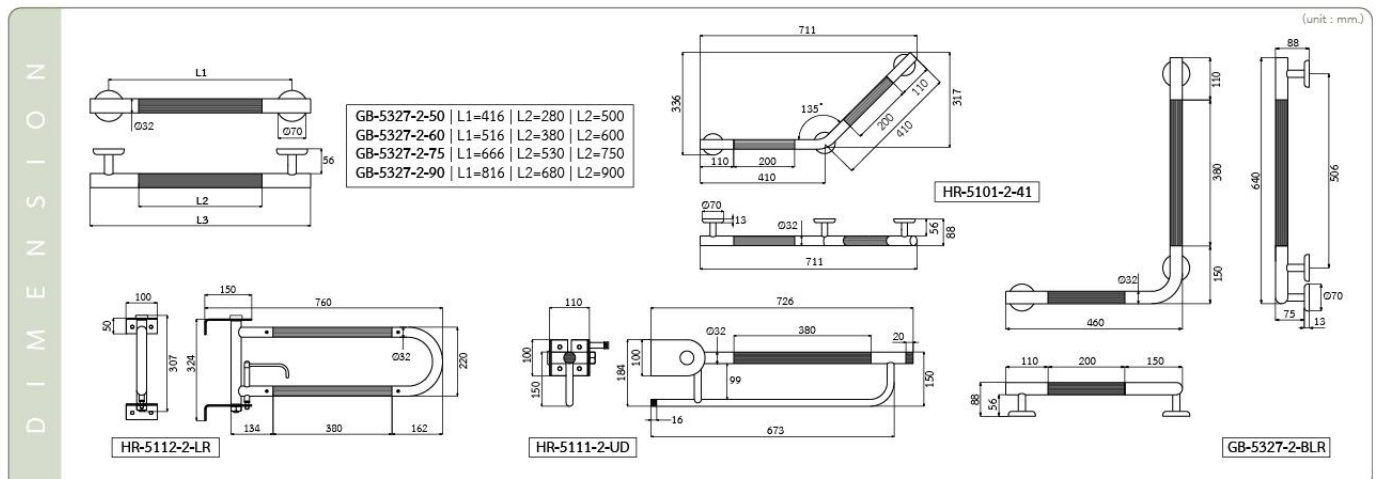

“TEAK 304 TYPE” is a product that combines the strength of SUS-304 stainless steel with the natural beauty of teak wood sourced from environmentally friendly teak farms. Experience the essence of nature with this exceptional blend.

The wall brackets are made of SUS-304 stainless steel hairline finish which has high resistance to corrosion, germs, and acid contamination.

Teak, a robust tropical hardwood, has been tested in our factory to withstand a pull weight up to 150 kg. meeting international standards.

Teak wood naturally protects itself from various types of insects. Its color and texture are naturally suited for both dry and wet areas, providing a warm touch that doesn't accumulate cold, ensuring comfort.

GB-5327-2-60
Stainless Steel Grab Bar with Teak Grip
• Length 60 cm.

GB-5327-2-75
Stainless Steel Grab Bar with Teak Grip
• Length 75 cm.

GB-5327-2-90
Stainless Steel Grab Bar with Teak Grip
• Length 90 cm.