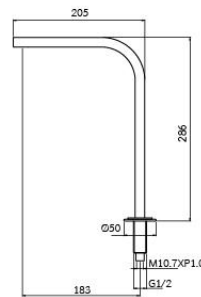

SPECIFICATIONS FOR AUTOMATIC SENSOR FAUCETS

The control box it is easy to install.

The Plastic Control Box is designed particularly for Electric Adapter and Solenoid Valve to avoid them from Water Leaking, moisture, dust. Our special Stainless Steel Stop Valve is also special designed for closing the water in time of maintenance for the future. Our stainless steel stop valve is specially designed to close water during maintenance.

Control Box Size (W x L x H) : 150 x 105 x 55 mm.

Power Supply : Power Supply : AC 220 V 50 Hz. (Other Voltage is also available upon customer's request).

Power Outlet : DC 12 V

Power Consumption : Waiting 1.5 W & Operation 5.0 W

Detectable Range : Standard set 100 mm. (Adjustable to 50-250 mm.)

Detectable Time : 30 +/- 2 Sec/time

Ambient Temperature : 5-40° C

Maximum Humidity : 90% RH

Water pressure : Min. 0.2 Kg/cm², Max. 10.0 Kg/cm²

Flow Rate : Less than 6.0 L/Min at pressure 1.0 Kg/cm³ (Other flow rates are also available upon customer's request).

THE PACKAGE INCLUDES

DIMENSION

WS-6901F

(unit : mm.)