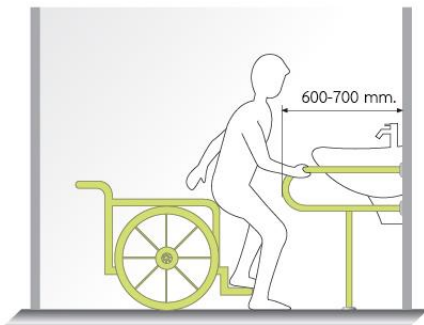

Grab bar installation by a lavatory