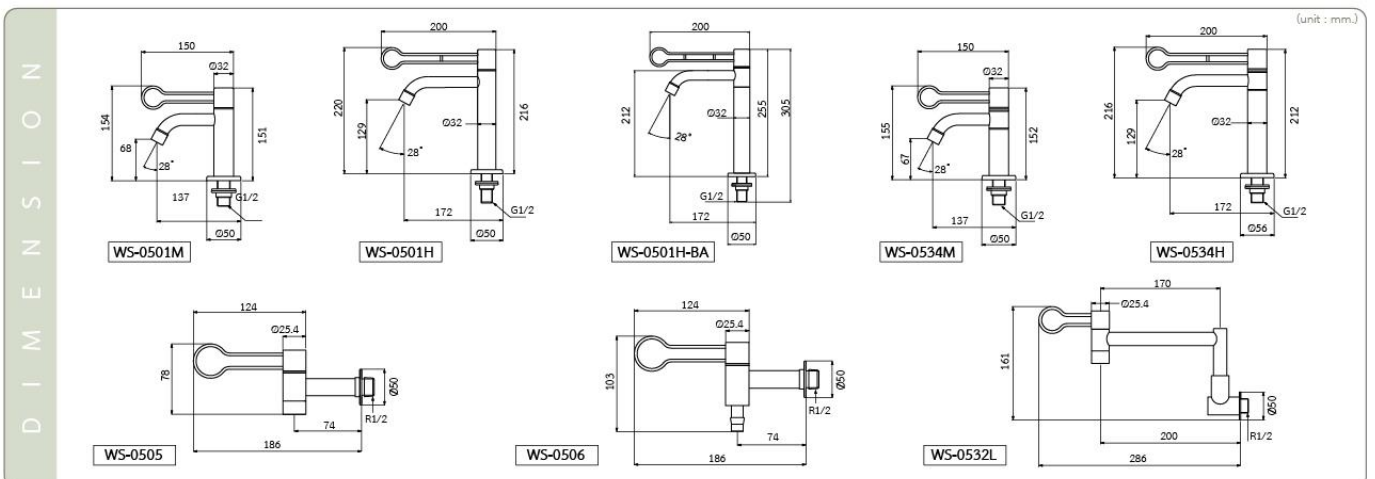

Faucets Designed for Accessibility and Functionality

Engineered with long handles for easy operation by hand or elbow, ideal for hospitals, laboratories and individuals with mobility challenges.