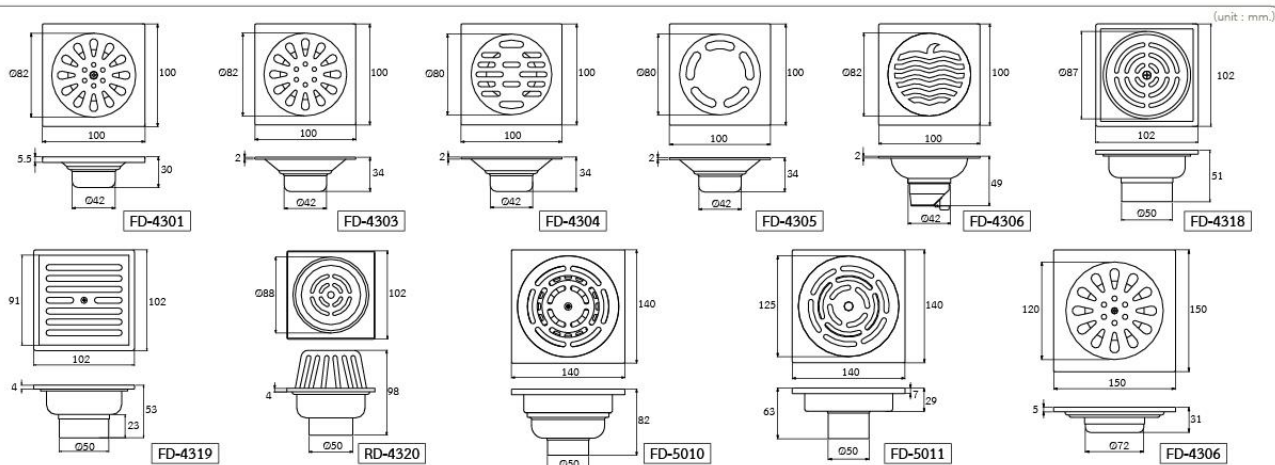

FD-6301
Stainless Steel 6" Floor Drain
• Drain Rate 22 liters/minute
• for 3" PVC Pipe

DIMENSION