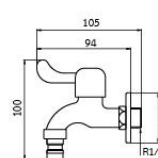

WS-0318-BA

(unit : mm.)