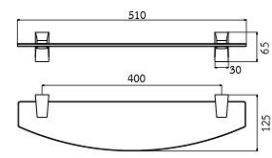

SHELVES

DIMENSION

SH-529

(unit : mm.)