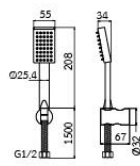

DIMENSION

(unit : mm.)

WS-8120S