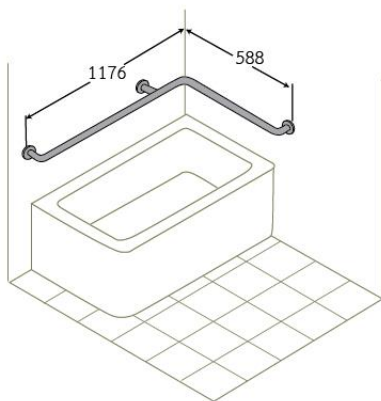

HR-1401-2
Stainless Steel Shower Hand Rail
• Made to Order