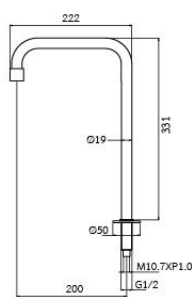

SPECIFICATIONS FOR AUTOMATIC SENSOR FAUCETS

The control box it is easy to install.

The Plastic Control Box is designed particularly for Electric Adapter and Solenoid Valve to avoid them from Water Leaking, moisture, dust. Our special Stainless Steel Stop Valve is also special designed for closing the water in time of maintenance for the future. Our stainless steel stop valve is specially designed to close water during maintenance.

Control Box Size (W x L x H) : 150 x 105 x 55 mm.

Power Supply : Power Supply : AC 220 V 50 Hz. (Other Voltage is also available upon customer's request).

Power Outlet : DC 12 V

Power Consumption : Waiting 1.5 W & Operation 5.0 W

Detectable Range : Standard set 100 mm. (Adjustable to 50-250 mm.)

Detectable Time : 30 +/- 2 Sec/time

Ambient Temperature : 5-40° C

Maximum Humidity : 90% RH

Water pressure : Min. 0.2 Kg/cm², Max. 10.0 Kg/cm²

Flow Rate : Less than 6.0 L/Min at pressure 1.0 Kg/cm³ (Other flow rates are also available upon customer's request).

THE PACKAGE INCLUDES

DIMENSION

WS-6901L

(unit : mm.)