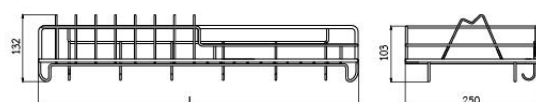

WR-4201-9-60	L=600
WR-4201-9-80	L=800
WR-4201-9-100	L=1000

Stainless Steel Kitchen Organizer with Hooks

**WR-4001-40**

- Length 40 cm.

**WR-4001-60**

- Length 60 cm.

Stainless Steel Kitchen Organizer with Hooks