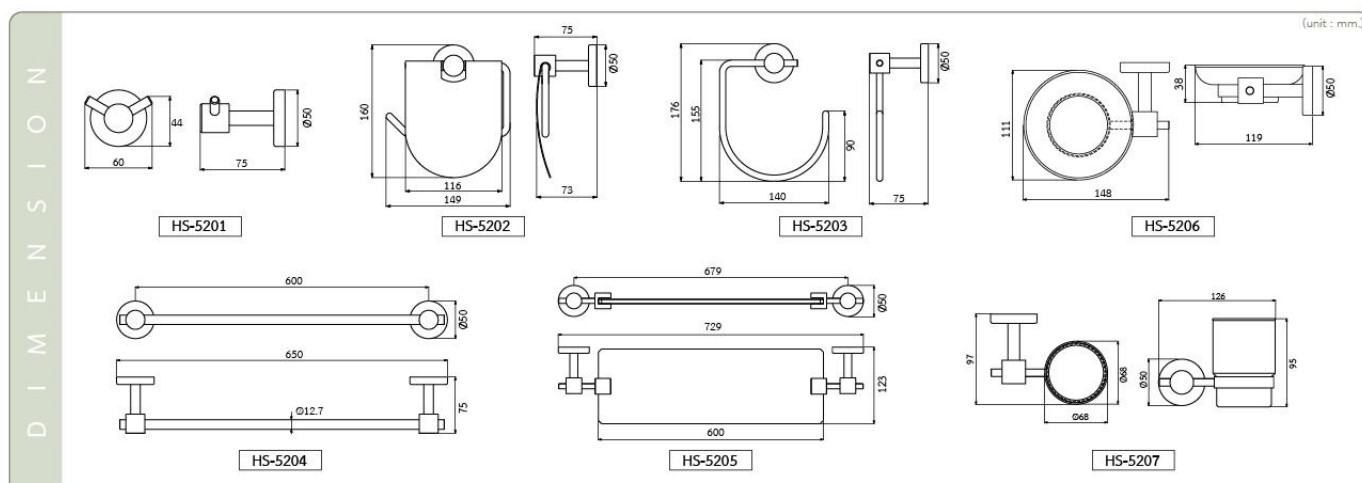

HS-5206  
Stainless Steel Soap Holder

HS-5207  
Stainless Steel Tumbler Holder

HS-5204  
Stainless Steel 60 cm. Towel Bar

HS-5205  
60 cm. Glass Shelf  
• 4 mm. Thickness Tempered Glass

HA-5301  
Stainless Steel Hook