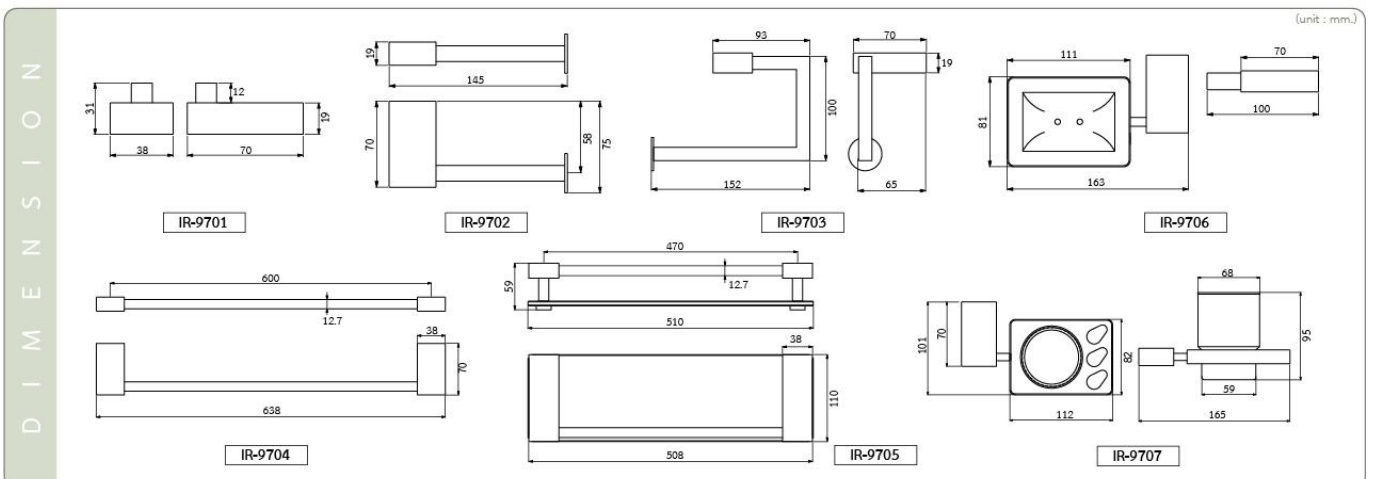

IR-9706  
Stainless Steel Soap Holder

IR-9707  
Stainless Steel Toothbrush  
& Tumbler Holder

IR-9704  
Stainless Steel 60 cm. Towel Bar

IR-9705  
60 cm. Glass Shelf  
• 6 mm. Thickness Glass

HM-401  
Stainless Steel Hook