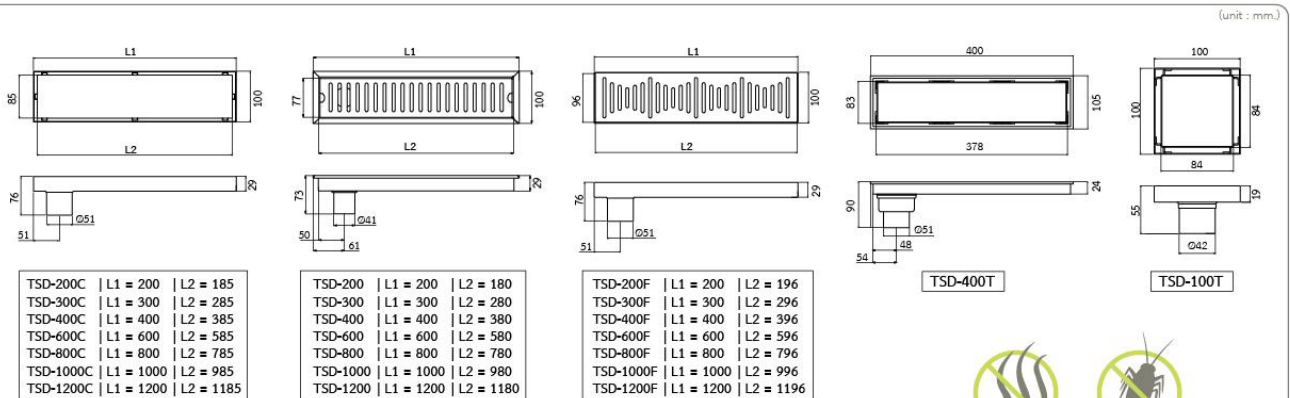

Shower drain with a tile insert grate, suitable for 10 mm tile thickness.

Effective odors and pest prevention