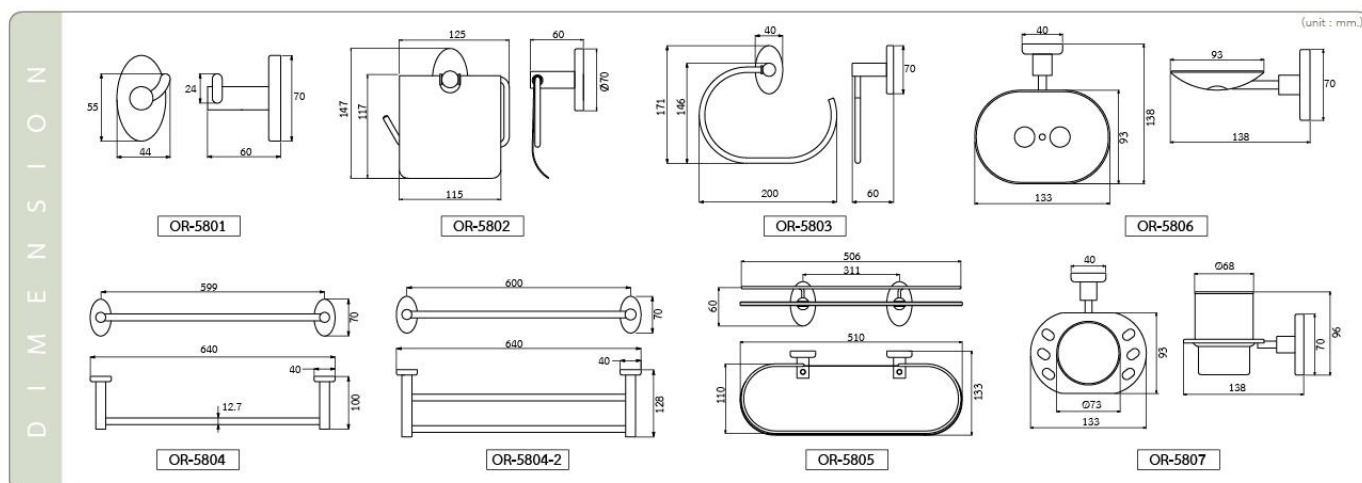

OR-5804  
Stainless Steel 60 cm. Towel Bar

OR-5804-2  
Stainless Steel 60 cm. Double Towel Bar

OR-5805  
60 cm. Glass Shelf  
• 6 mm. Thickness Glass

**AX-5501**  
Stainless Steel Hook

**AX-5502**  
Stainless Steel Tissue Paper Holder  
with Cover