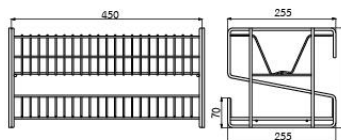

**WR-4205**

**WR-4207**

**WR-4208**

**WR-6102-8**

**WR-6102-12**

Stainless Steel Dish Drying Rack with Hooks (for 7" Plate)

WR-3422-60

• Length 60 cm.