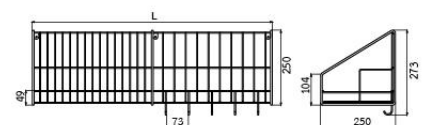

WR-4202-80	L=800
WR-4202-100	L=1000