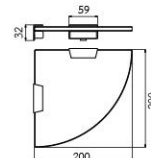

**AO-9305**  
60 cm. Glass Shelf  
• 6 mm. Thickness Glass

**OS-9805**  
60 cm. Glass Shelf  
• 4 mm. Thickness Tempered Glass

DIMENSION

SH-532

SH-536

SH-533

SH-537

SH-526-8