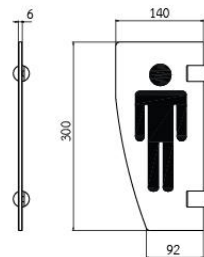

Glass Sign Plate