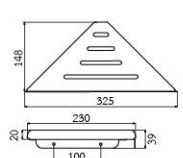

**AO-9305**  
60 cm. Glass Shelf  
• 6 mm. Thickness Glass

**OS-9805**  
60 cm. Glass Shelf  
• 4 mm. Thickness Tempered Glass

DIMENSION

SH-532

SH-536

SH-533

SH-537

SH-526-8