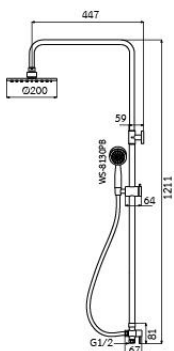

1. **WS-8084R**
   Stainless Steel Rain Shower
   Compatible with Water Heater
   (without Shower Valve)
2. 8" Shower Head-Round
   - Shower Diverter Valve
   - 150 cm. Hose for 2.5" Hand Shower-Black

1. **WS-8085R**
   Stainless Steel Rain Shower
   Compatible with Water Heater
   (without Shower Valve)
2. 8" Shower Head-Round
   - Shower Diverter Valve
   - 150 cm. Hose for 2.5" Hand Shower

1. **WS-8094R**
   Stainless Steel Rain Shower
   Compatible with Water Heater
   and Bathtub Spout
2. 8" Shower Head-Round
   - Shower Diverter Valve
   - 150 cm. Hose for 4" Hand Shower
   - Adjustable Pipe

1. **WS-8084S**
   Stainless Steel Rain Shower
   Compatible with Water Heater
   (without Shower Valve)
2. 8" Shower Head-Square
   - Shower Diverter Valve
   - 150 cm. Hose for 2.5" Hand Shower-Black

1. **WS-8085S**
   Stainless Steel Rain Shower
   Compatible with Water Heater
   (without Shower Valve)
2. 8" Shower Head-Square
   - Shower Diverter Valve
   - 150 cm. Hose for 2.5" Hand Shower

1. **WS-8061R**
   Stainless Steel Rain Shower
   Compatible with Water Heater
2. Free! Shower Valve (WS-1207P)
   - 6" Shower Head-Round
   - Shower Diverter Valve
   - 150 cm. Hose for 2.5" Hand Shower-White

DIMENSION

(unit : mm.)

WS-8084R