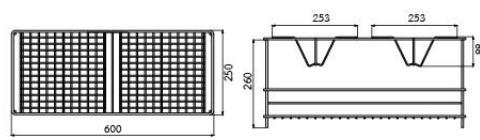

**WR-4205**

**WR-4207**

**WR-4208**

**WR-6102-8**

**WR-6102-12**

Stainless Steel Dish Drying Rack with Hooks (for 7" Plate)

WR-3422-60

• Length 60 cm.