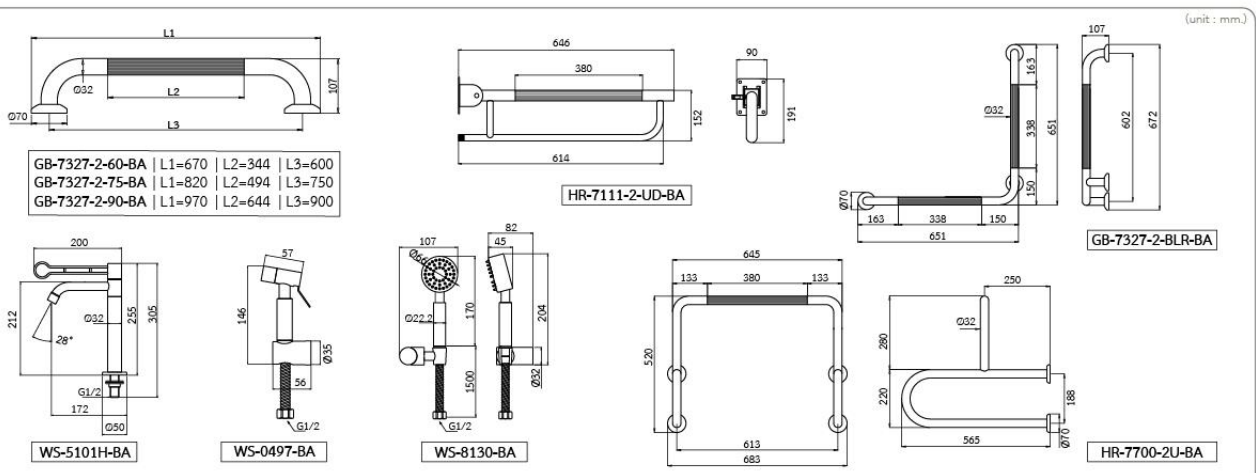

- Product that combines SUS-304 stainless steel (food grade) hairline finish with aluminum specialty coating black color.
- Tested in our factory to withstand a pull weight up to 200 kg. meeting international standards.
- Enhances safety and reduces the risk of injury from slipping and falling in the bathroom, especially in homes with elderly individuals or wheelchair users.

GB-7327-2-75-BA ^{UD}
Stainless Steel Grab Bar
• Length 75 cm.

GB-7327-2-90-BA ^{UD}
Stainless Steel Grab Bar
• Length 90 cm.

DIMENSION