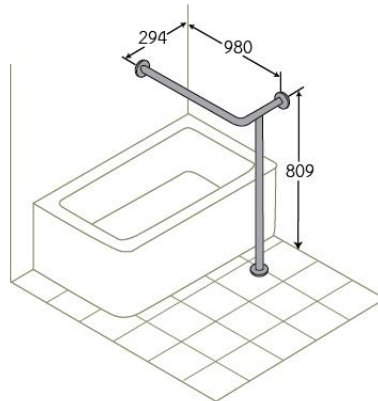

HR-1402-2
Stainless Steel Shower Hand Rail
• Made to Order