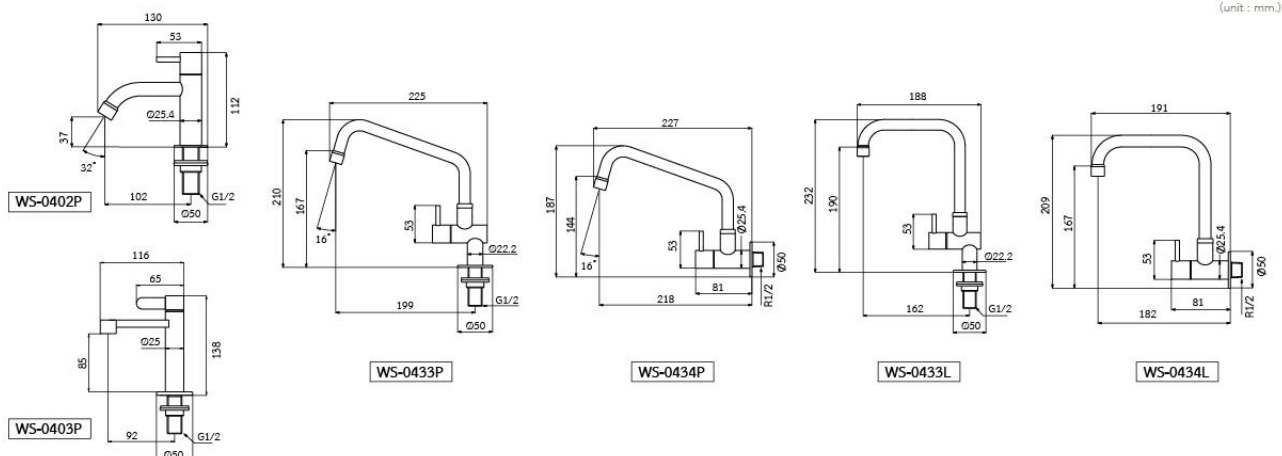

DIMENSION

**WS-1205P**  
Stainless Steel Wall Tap  
• Wall Mounted

**WS-1206P**  
Stainless Steel Wall Tap  
with Hose Connector  
• Wall Mounted

**WS-1210P**  
Stainless Steel Stop Valve  
• Standard Thread 1/2"  
• Wall Mounted