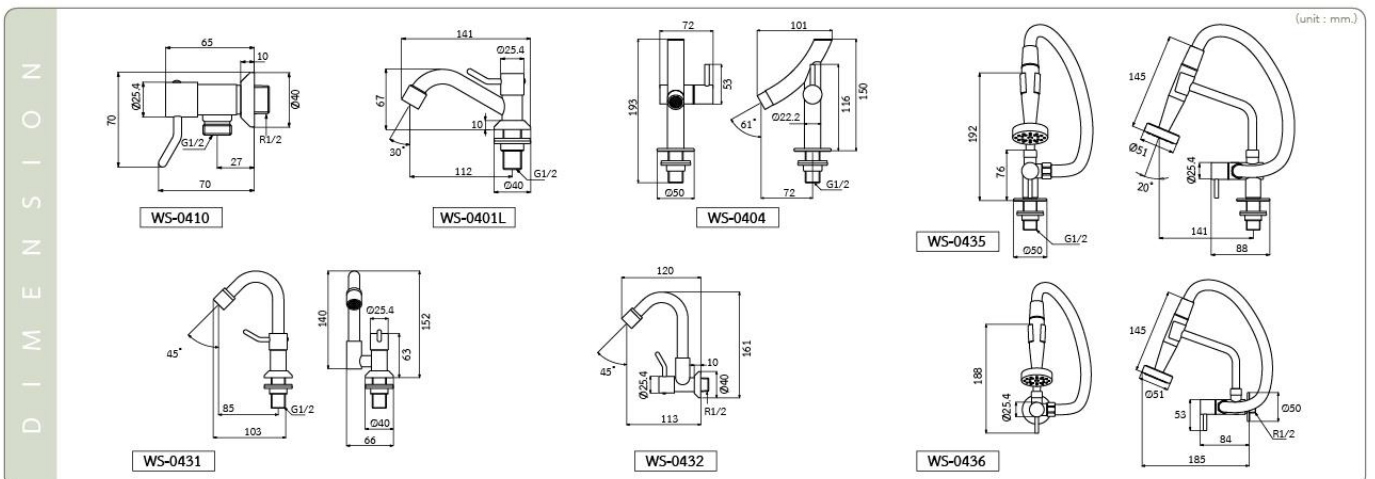

**WS-0436**  
Stainless Steel Spray Head Kitchen Faucet  
• 50 cm. Hose for 2" Spray Head  
• Wall Mounted

Faucets Designed for Accessibility and Functionality

Engineered with long handles for easy operation by hand or elbow, ideal for hospitals, laboratories and individuals with mobility challenges.