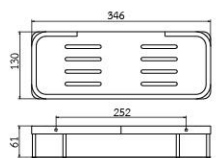

**AO-9305**  
60 cm. Glass Shelf  
• 6 mm. Thickness Glass

**OS-9805**  
60 cm. Glass Shelf  
• 4 mm. Thickness Tempered Glass

DIMENSION

SH-532

SH-536

SH-533

SH-537

SH-526-8