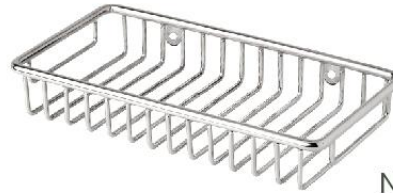

NE-9415S
Stainless Steel Soap Rack