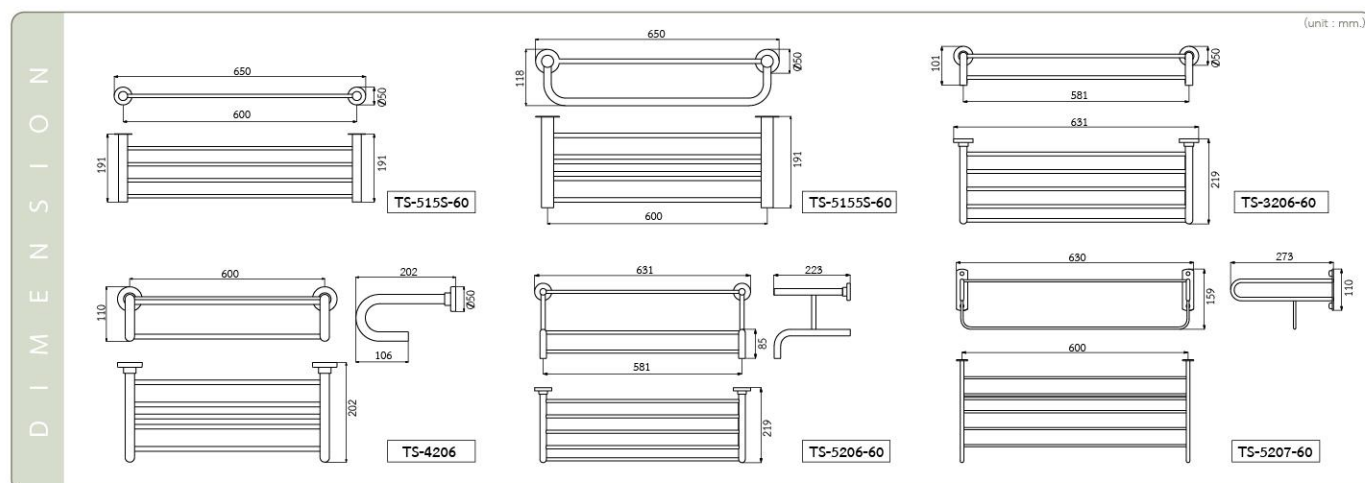

**TS-5206-60**  
Stainless Steel 60 cm. Double Towel Rack  
• Chrome

**TS-5207-60**  
Stainless Steel 60 cm. Towel Rack  
• Chrome