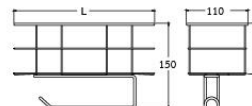

WR-5003-25 | L = 250
WR-5003-35 | L = 350