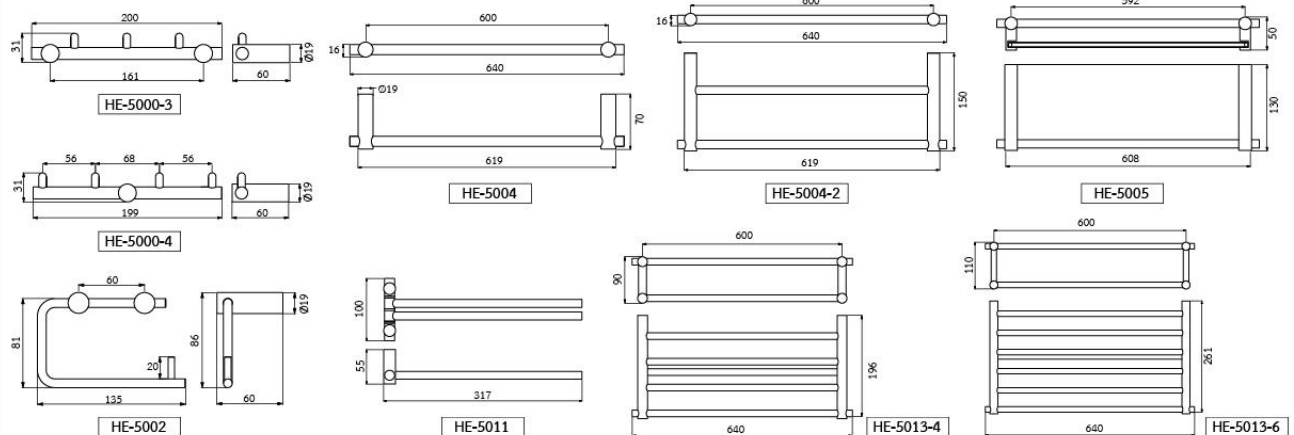

HE-5000-4
Stainless Steel Hook

DIMENSION