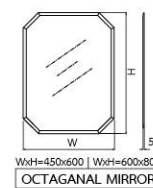

1. **MS-006** ^{UD}
   Adjustable Stainless Steel Frameless Mirror
2. Size 60x80 cm.
   - Made to Order

1. **MS-007** ^{UD}
   Adjustable Stainless Steel Frameless Mirror
2. Size 40x100 cm.
   - Made to Order

DIMENSION