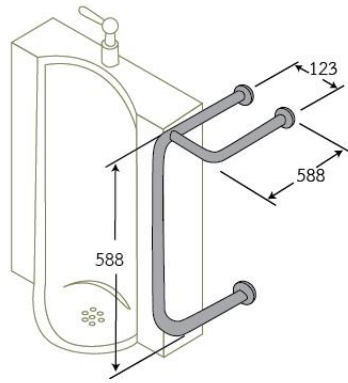

HR-1202-2
Stainless Steel Urinal Hand Rail
• Made to Order