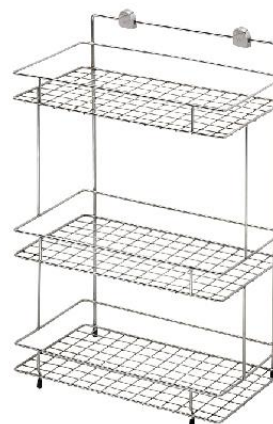

WR-5603
Stainless Steel 3 Tier Multi-Purpose Rack