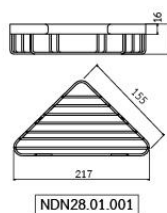

**7301-40**  
Stainless Steel 40 cm. Multi-Purpose Rack  
with Rail

DIMENSION

(unit : mm.)

7007  
Stainless Steel Double Hook

7002  
Stainless Steel Towel Ring

7005  
Stainless Steel Tumbler Holder

7005S  
Stainless Steel Soap Holder