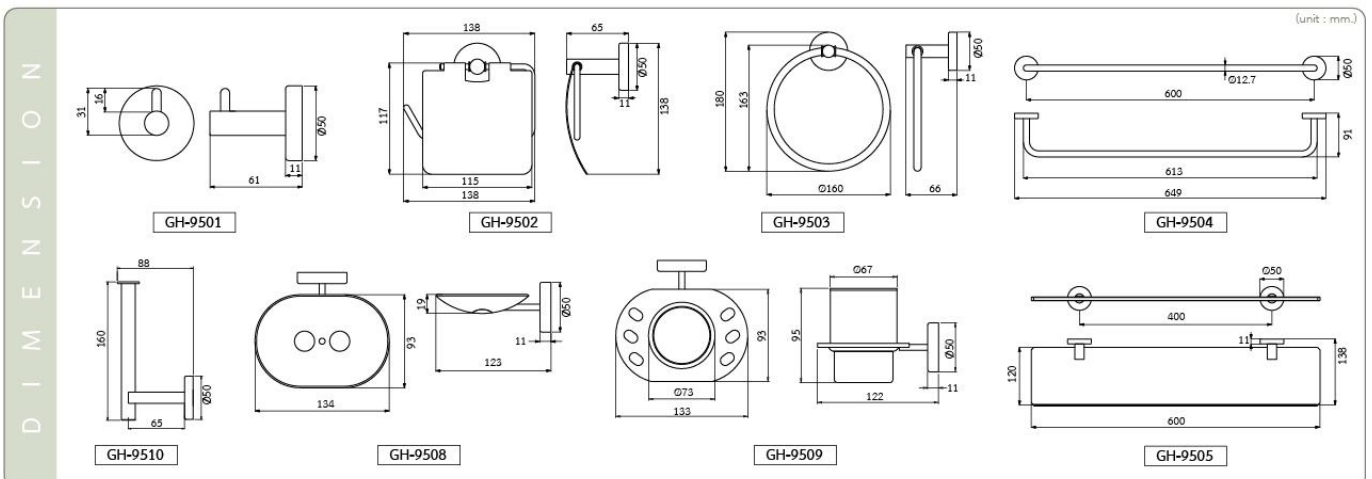

GH-9509  
Stainless Steel Toothbrush  
& Tumbler Holder

GH-9504  
Stainless Steel 60 cm. Towel Bar

GH-9505  
60 cm. Glass Shelf  
• 4 mm. Thickness Tempered Glass

HE-5000-3  
Stainless Steel Hook

HE-5000-4  
Stainless Steel Hook