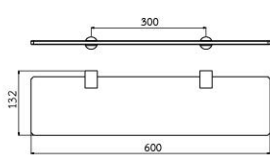

SHELVES

DIMENSION

SH-527

(unit : mm.)