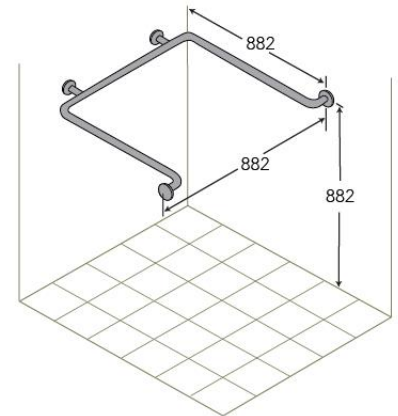

HR-1303-2
Stainless Steel Shower Hand Rail
• Made to Order