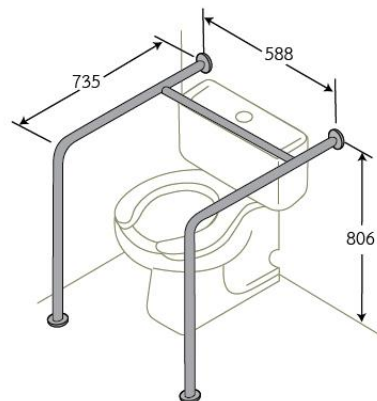

HR-1110-2
Stainless Steel Watercloset Hand Rail
• Made to Order

(unit : mm.)