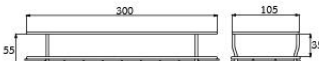

WR-5103-W8