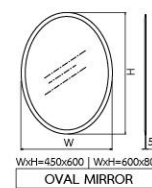

1. **MS-006** ^{UD}
   Adjustable Stainless Steel Frameless Mirror
2. Size 60x80 cm.
   - Made to Order

1. **MS-007** ^{UD}
   Adjustable Stainless Steel Frameless Mirror
2. Size 40x100 cm.
   - Made to Order

DIMENSION