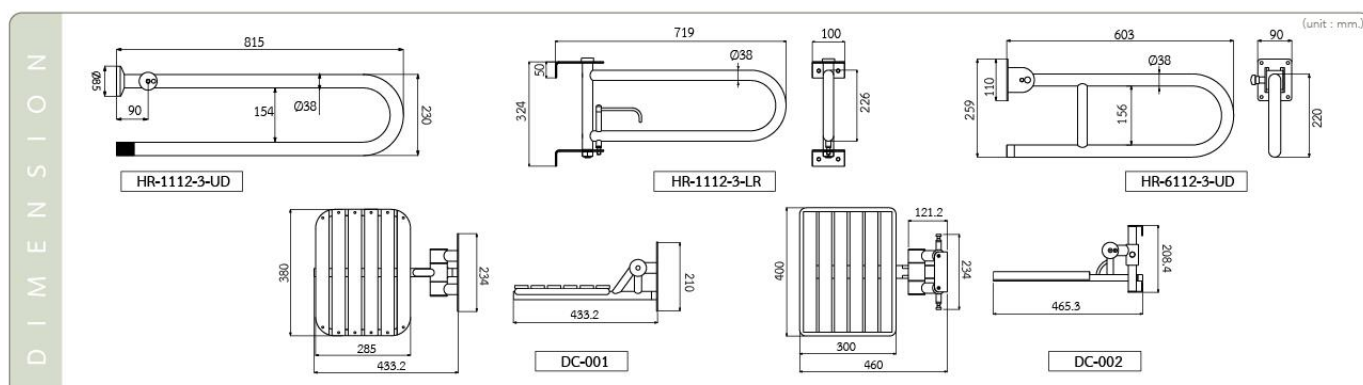

OD. Ø38 mm. (1-1/2")

HR-1112-3-UD
Stainless Steel Flip-Up Handrail
• Length 80 cm.
• Chrome

HR-1112-3-LR
Stainless Steel Swing (Left-Right) Handrail
• Length 80 cm.
• Chrome

HR-6111-3-UD
Stainless Steel Flip-Up Handrail
• Length 60 cm.
• Hairline

BATHROOM CHAIRS

A bathroom chair for the elderly and those with mobility issues

- This product combines the strength of SUS-304 stainless steel with a wood-patterned PVC material, offering high resistance to corrosion, germs, and acid contamination. It is also water- and moisture-resistant, ensuring it does not rot or swell.
- Withstand weight up to 120 kg.
- Foldable design allows for easy storage and space-saving.