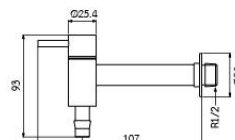

**WS-0318**  
Stainless Steel Wall Tap  
with Hose Connector  
• Wall Mounted

**WS-0318-BA**  
Stainless Steel Wall Tap  
with Hose Connector  
• Matte Black  
• Wall Mounted

DIMENSION

WS-0305S

WS-0305L

WS-0306S