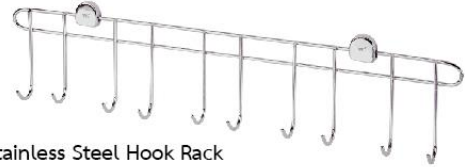

# MISCELLANEOUS

**WR-5401S**  
Stainless Steel S Hook  
• 4 pcs. / Set

**Stainless Steel Hook Rack**

- WR-5403-30** • 30 cm. (6 Hooks)
- WR-5403-40** • 40 cm. (8 Hooks)
- WR-5403-50** • 50 cm. (10 Hooks)
- WR-5403-60** • 60 cm. (12 Hooks)
- WR-5403-70** • 70 cm. (14 Hooks)