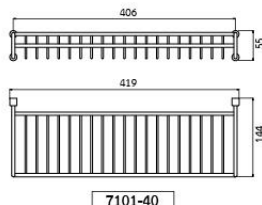

**7301-40**  
Stainless Steel 40 cm. Multi-Purpose Rack  
with Rail

DIMENSION

(unit : mm.)

7007  
Stainless Steel Double Hook

7002  
Stainless Steel Towel Ring

7005  
Stainless Steel Tumbler Holder

7005S  
Stainless Steel Soap Holder