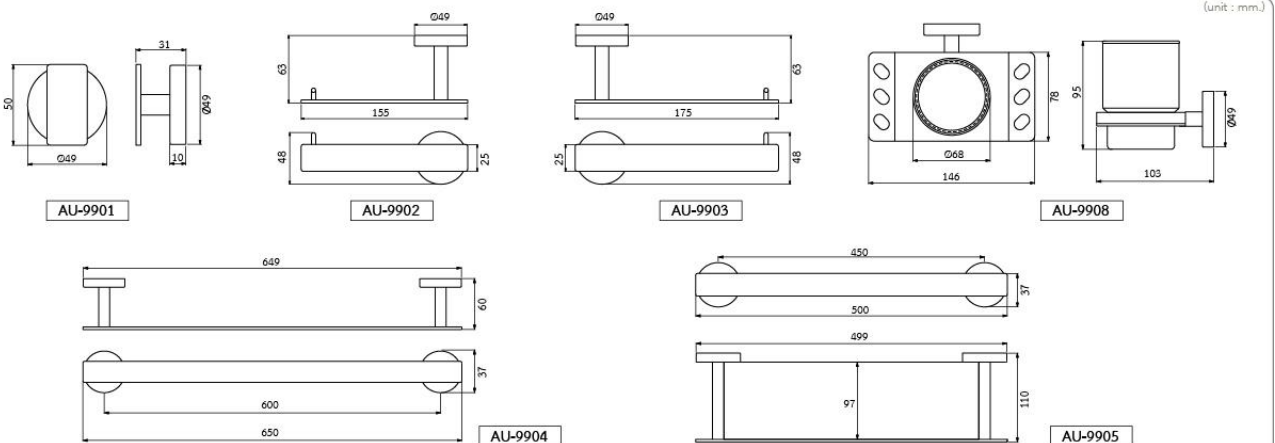

AU-9904  
Stainless Steel 60 cm. Towel Bar

AU-9905  
50 cm. Stainless Steel Shelf

DIMENSION

NE-9400  
Stainless Steel Hook

NE-9401  
Stainless Steel Hook

NE-9406  
Stainless Steel Soap Holder

NE-9409  
Stainless Steel Toothbrush  
& Tumbler Holder