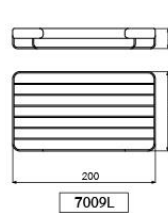

**7301-40**  
Stainless Steel 40 cm. Multi-Purpose Rack  
with Rail

DIMENSION

(unit : mm.)

7007  
Stainless Steel Double Hook

7002  
Stainless Steel Towel Ring

7005  
Stainless Steel Tumbler Holder

7005S  
Stainless Steel Soap Holder