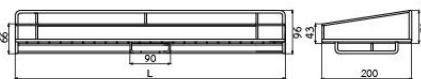

WR-4102-60	L=600
WR-4102-80	L=800
WR-4102-100	L=1000