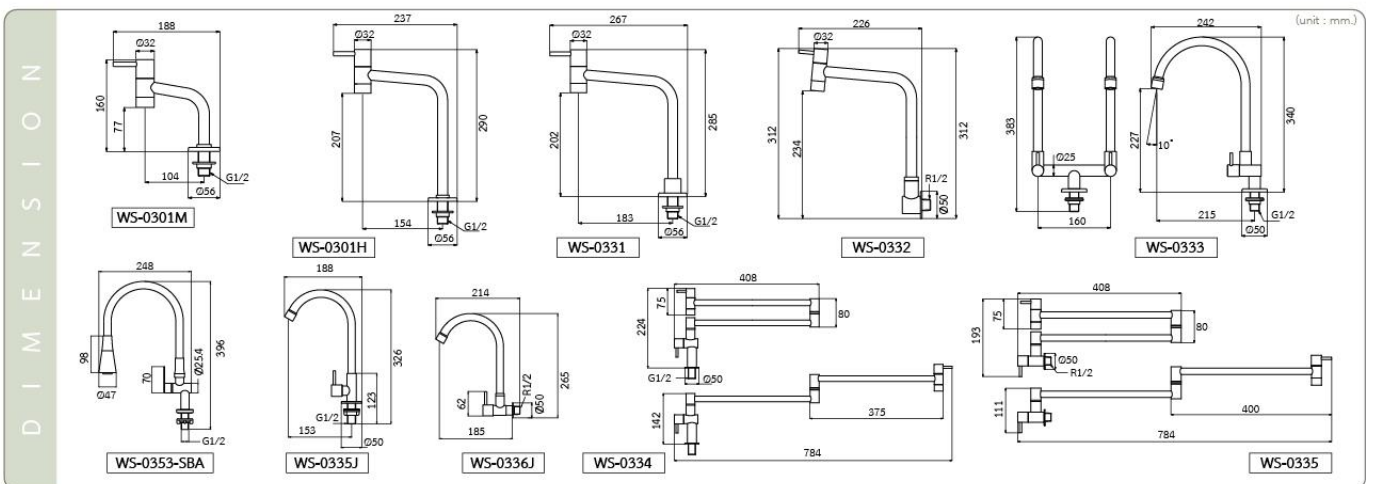

WS-0333
Stainless Steel Two Handle Kitchen Faucet
• L-Spout (Compatible with Water Purifier)
• Deck Mounted

WS-0334
Stainless Steel Kitchen Faucet
• Swivel Spout
• Deck Mounted
• Made to Order

WS-0335
Stainless Steel Kitchen Faucet
• Swivel Spout
• Wall Mounted
• Made to Order